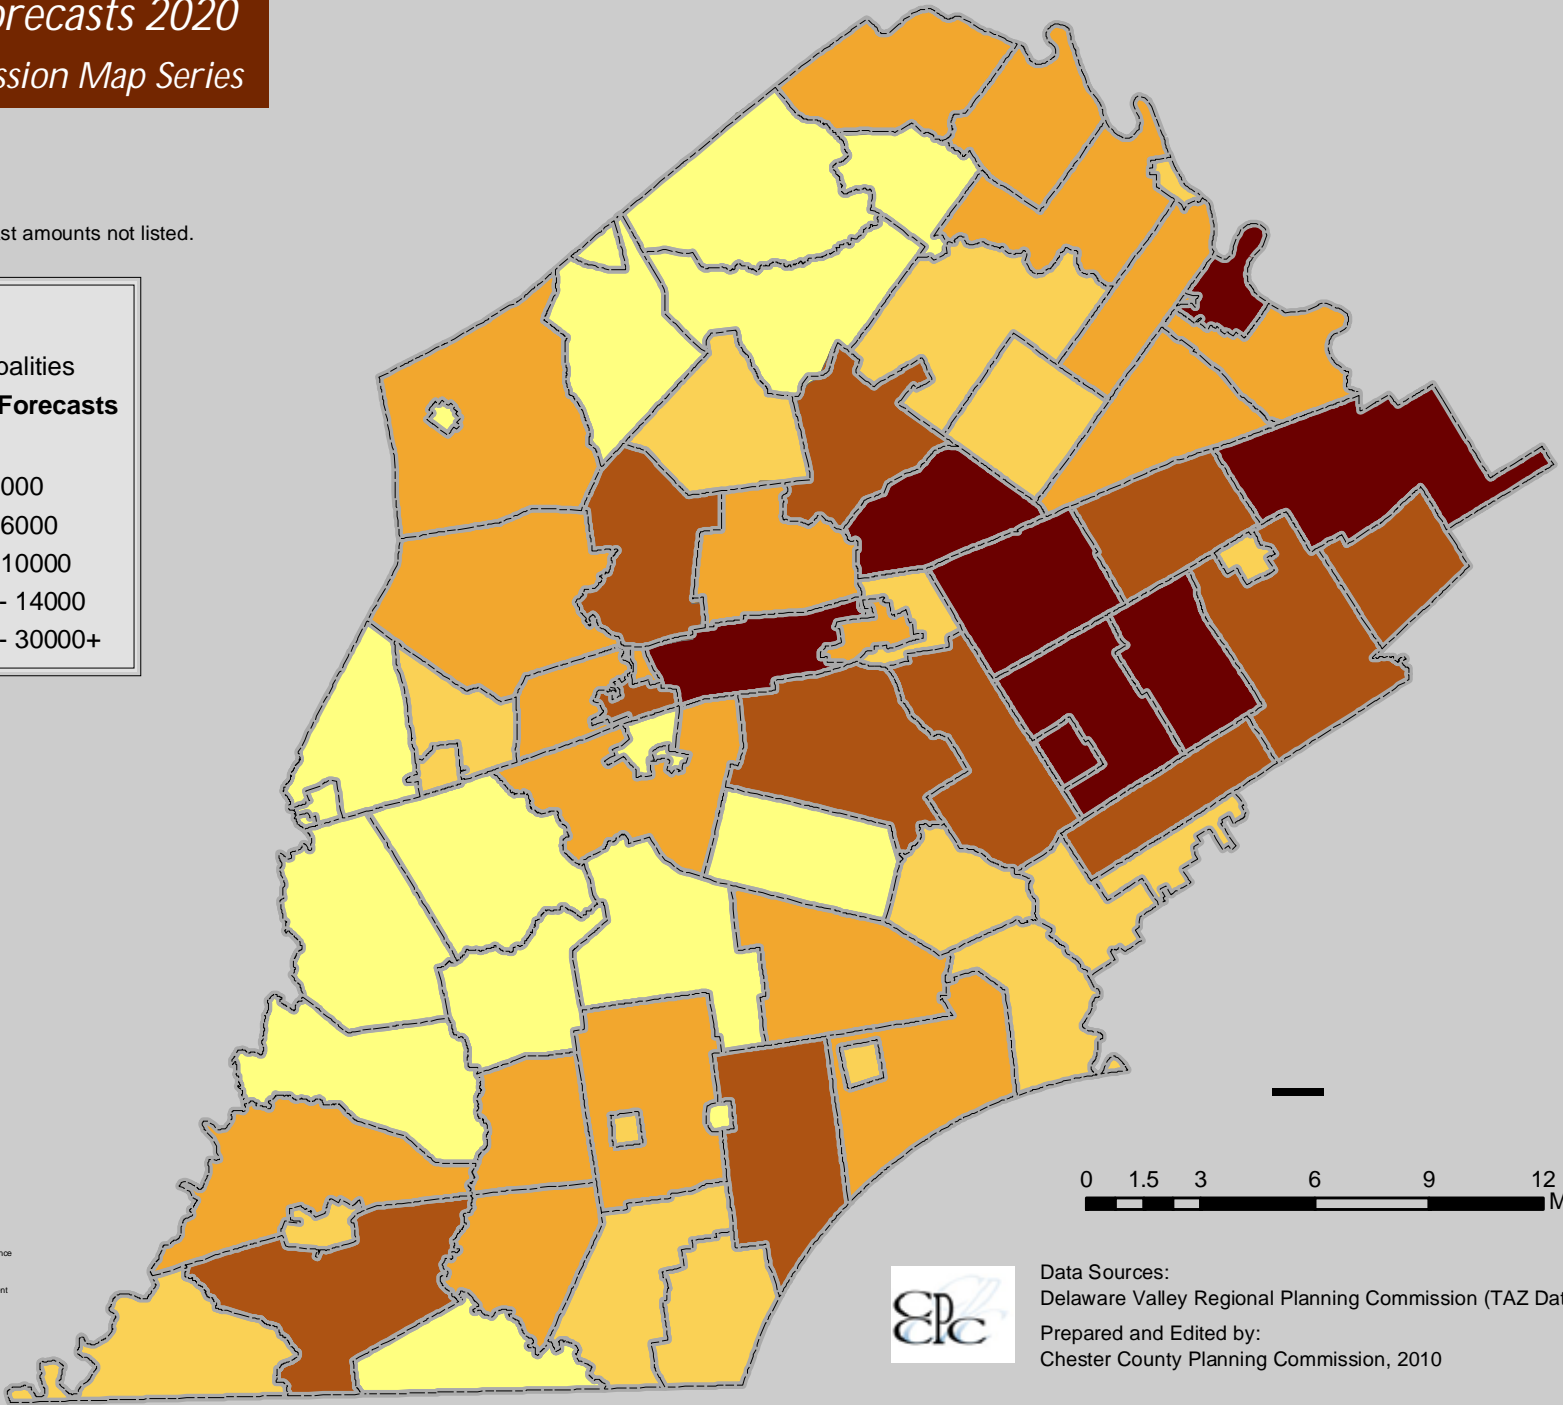

Population Forecasts 2020

Planning Commission Map Series

Actual population forecast amounts not listed.

LEGEND

Municipalities

Population Forecasts 2020

- 700 - 3000
- 3001 - 6000
- 6001 - 10000
- 10001 - 14000
- 14001 - 30000+

Data Sources:
Delaware Valley Regional Planning Commission (TAZ Data), 2007

Prepared and Edited by:
Chester County Planning Commission, 2010