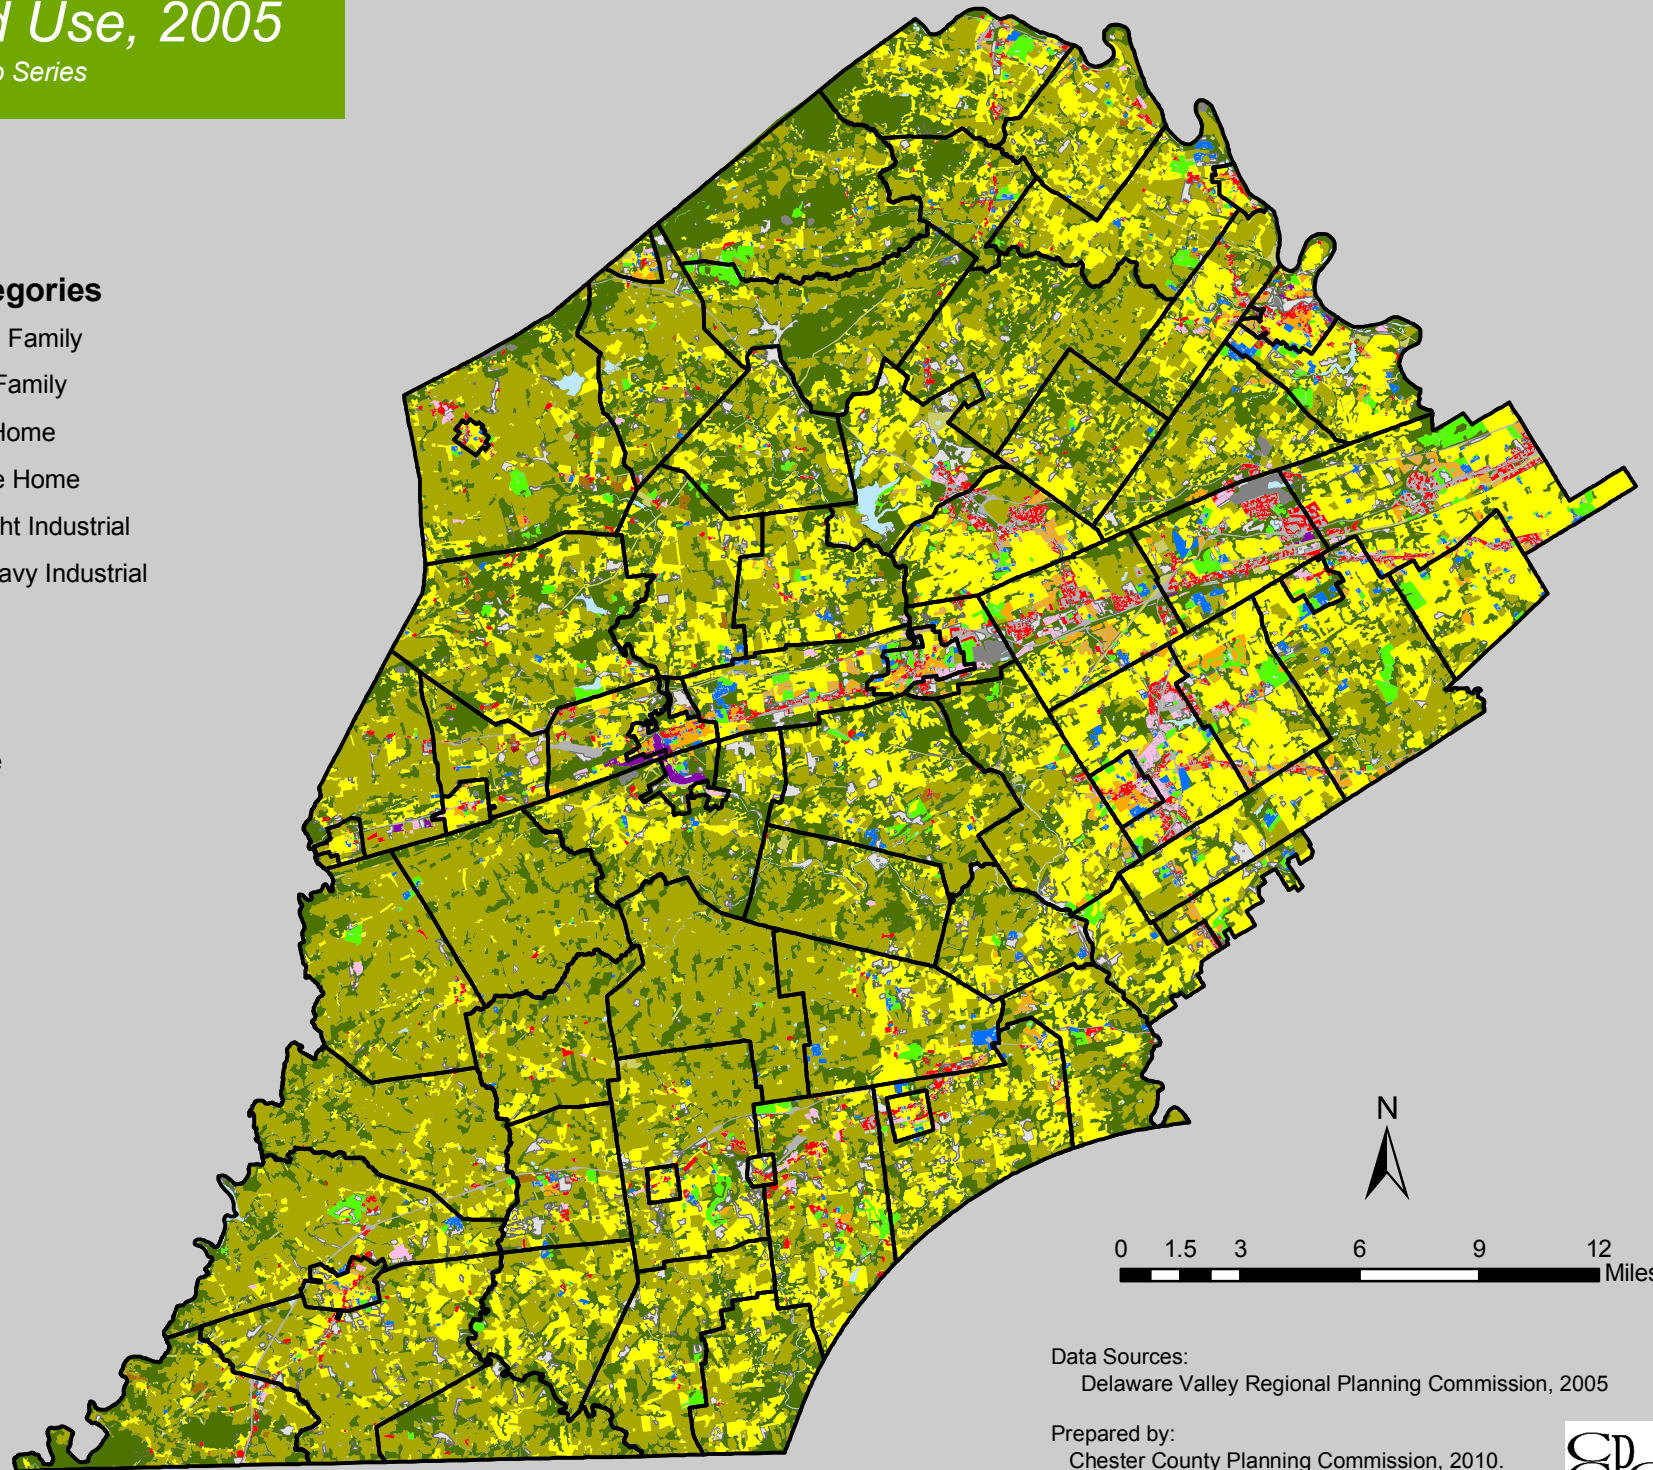

Existing Land Use, 2005

Planning Commission Map Series

2005 Land Use Categories

- Residential - Single Family
- Residential - Multi-Family
- Residential - Row Home
- Residential - Mobile Home
- Manufacturing - Light Industrial
- Manufacturing - Heavy Industrial
- Parking
- Utility
- Commercial
- Community Service
- Recreation
- Agriculture
- Mining
- Wooded
- Vacant
- Water

Data Sources:

Delaware Valley Regional Planning Commission, 2005

Prepared by:

Chester County Planning Commission, 2010.