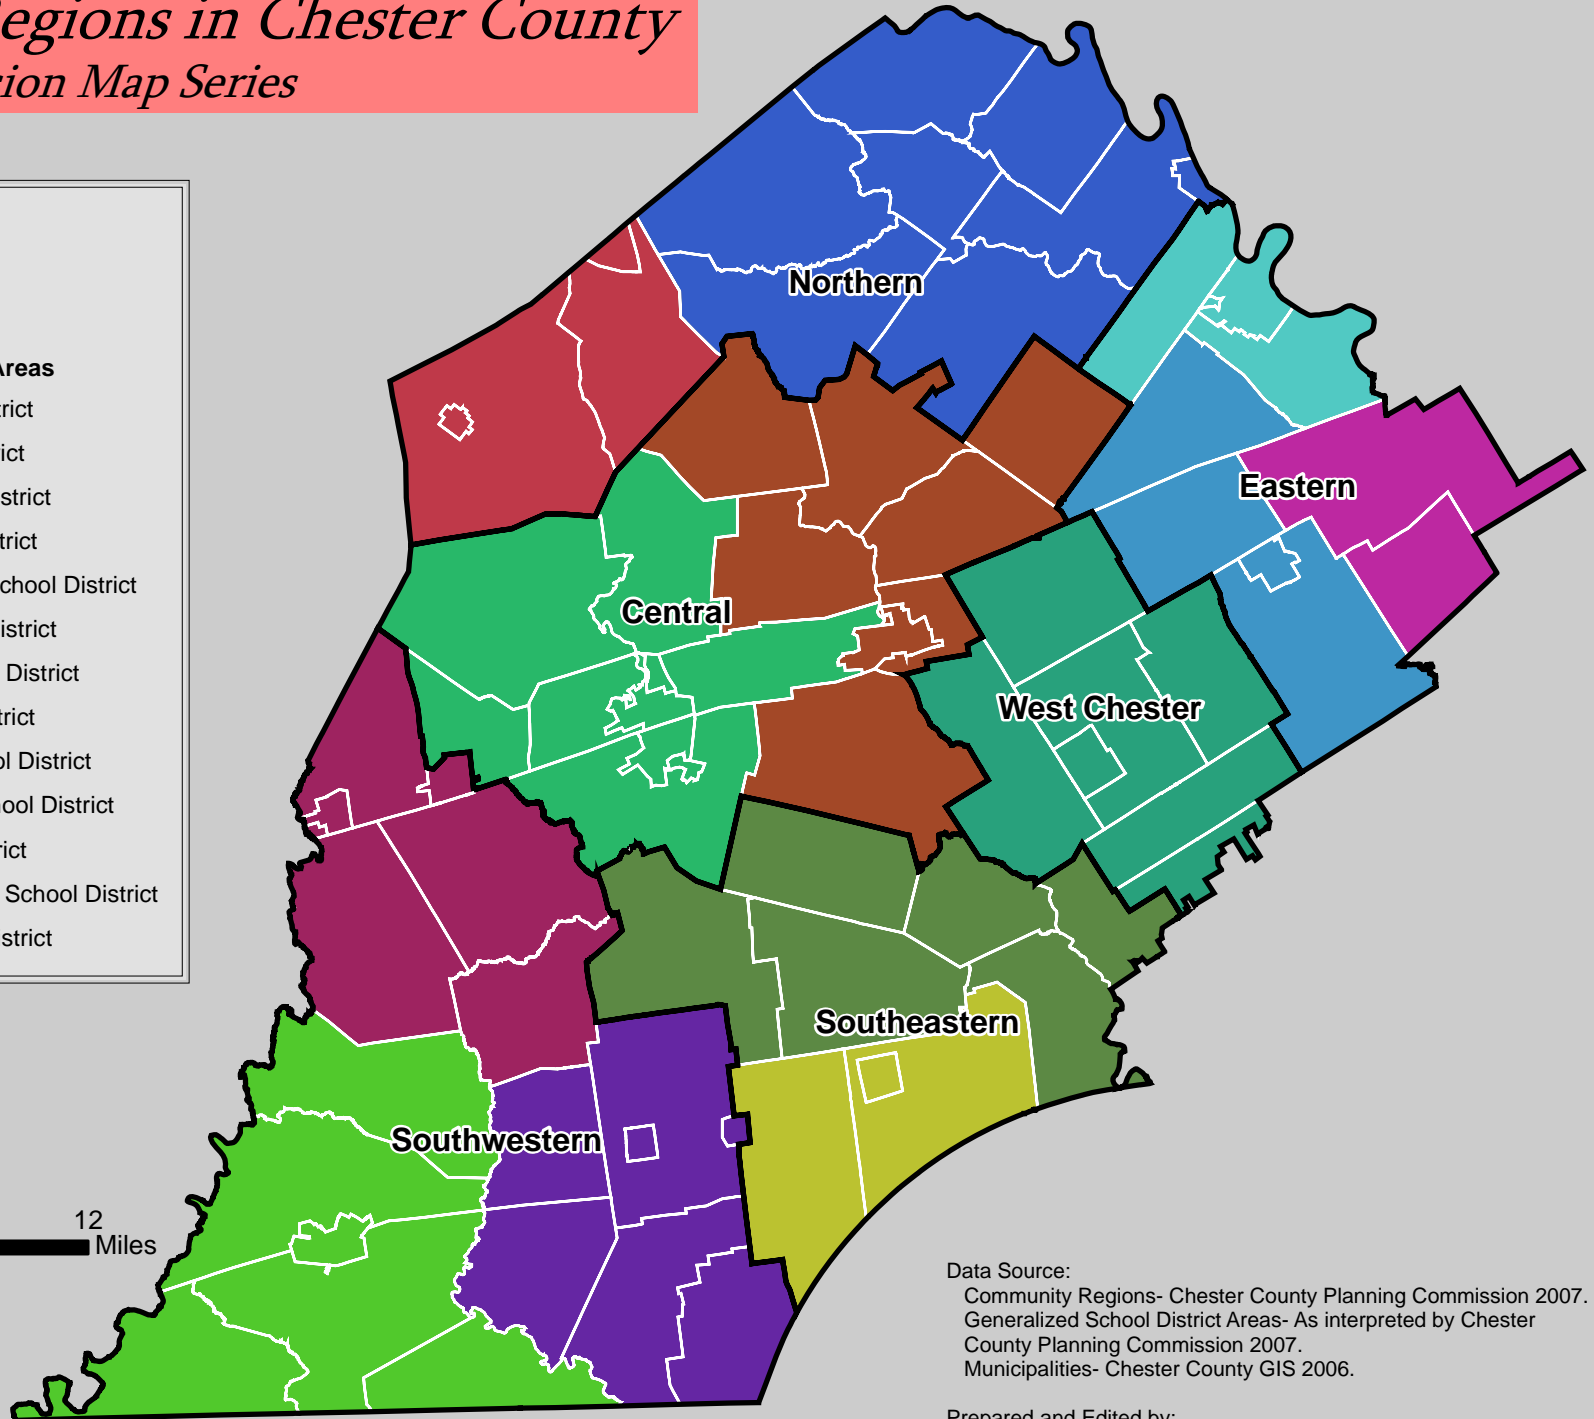

Community Regions in Chester County

Planning Commission Map Series

Legend

 Municipalities

 Community Regions

Generalized School District Areas

 Avon Grove School District

 Coatesville School District

 Downingtown School District

 Great Valley School District

 Kennett Consolidated School District

 Octorara Area School District

 Owen J Roberts School District

 Oxford Area School District

 Phoenixville Area School District

 Tredyffrin-Easttown School District

 Twin Valley School District

 Unionville-Chadds Ford School District

 West Chester School District

Data Source:
 Community Regions- Chester County Planning Commission 2007.
 Generalized School District Areas- As interpreted by Chester
 County Planning Commission 2007.
 Municipalities- Chester County GIS 2006.