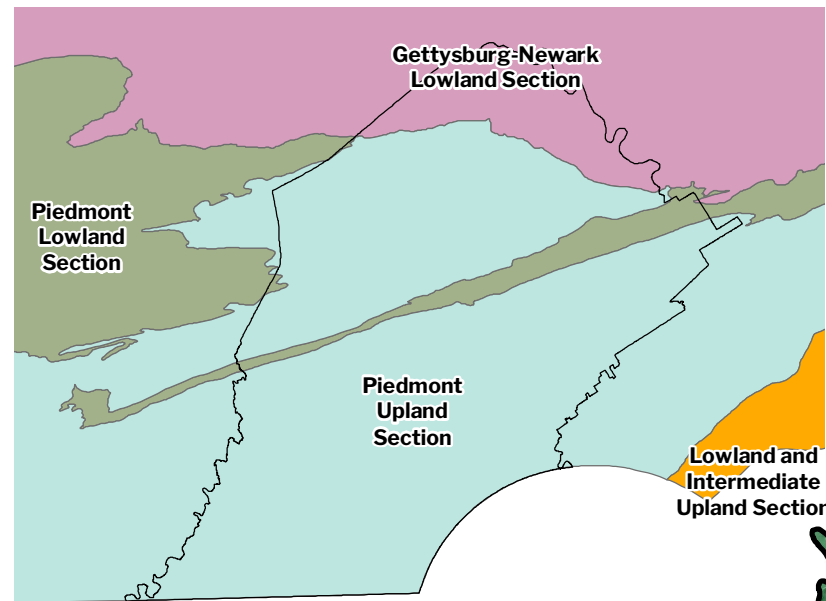

Topography

Chester County, PA

Elevation Range

Physiographic Sections of Southeast PA

Municipalities

- Boroughs**
1. West Chester
 2. Malvern
 3. Kennett Square
 4. Avondale
 5. West Grove
 6. Oxford
 7. Atglen
 8. Parkesburg
 9. South Coatesville
 10. Modena
 11. Downingtown
 12. Honey Brook
 13. Elverson
 14. Spring City
 15. Phoenixville
- Cities**
16. Coatesville

Sources: Chester County GIS Department, GIS Consortium. 2017. <http://www.gis.dcnr.state.pa.us/agsprod/rest/services/topo/DataSharing/MapServer/6>. Accessed 10/25/17.

1 inch = 4 miles
ratio = 1:237,600