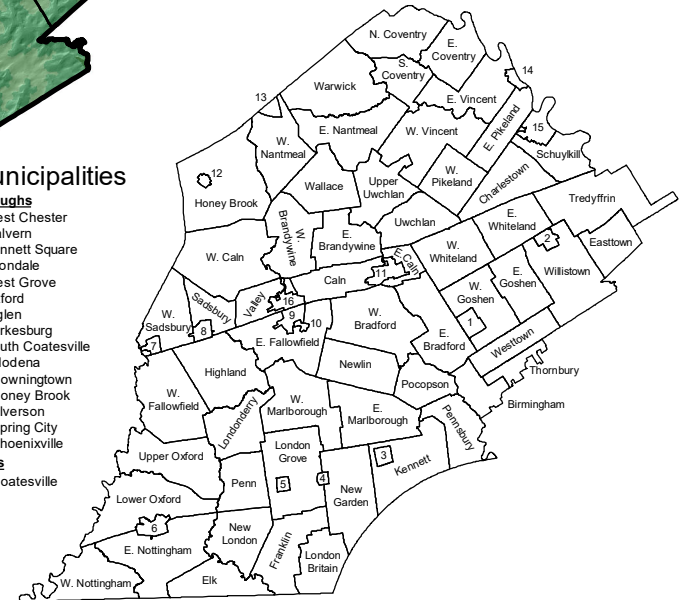

Topography

Chester County, PA

Elevation Range

Physiographic Sections of Southeast PA

Municipalities

- Boroughs**
1. West Chester
 2. Malvern
 3. Kennett Square
 4. Avondale
 5. West Grove
 6. Oxford
 7. Atglen
 8. Parkesburg
 9. South Coatesville
 10. Modena
 11. Downingtown
 12. Honey Brook
 13. Elverson
 14. Spring City
 15. Phoenixville
- Cities**
16. Coatesville

Prepared by the Chester County Planning Commission, 2017. This map was digitally compiled for internal use by the County of Chester, PA to provide an index to parcels and for other reference purposes. In regards to the information or data furnished herein, County of Chester, PA makes no representation of any kind, including but not limited to, the warranties of merchantability or fitness for a particular use, nor are any such warranties to be implied or inferred www.chescoplanning.org.

Sources: Chester County GIS Department, GIS Consortium. 2017. <http://www.gis.dcnr.state.pa.us/agsprod/rest/services/topo/DataSharing/MapServer/6>. Accessed 10/25/17.

1 inch = 4 miles
ratio = 1:237,600