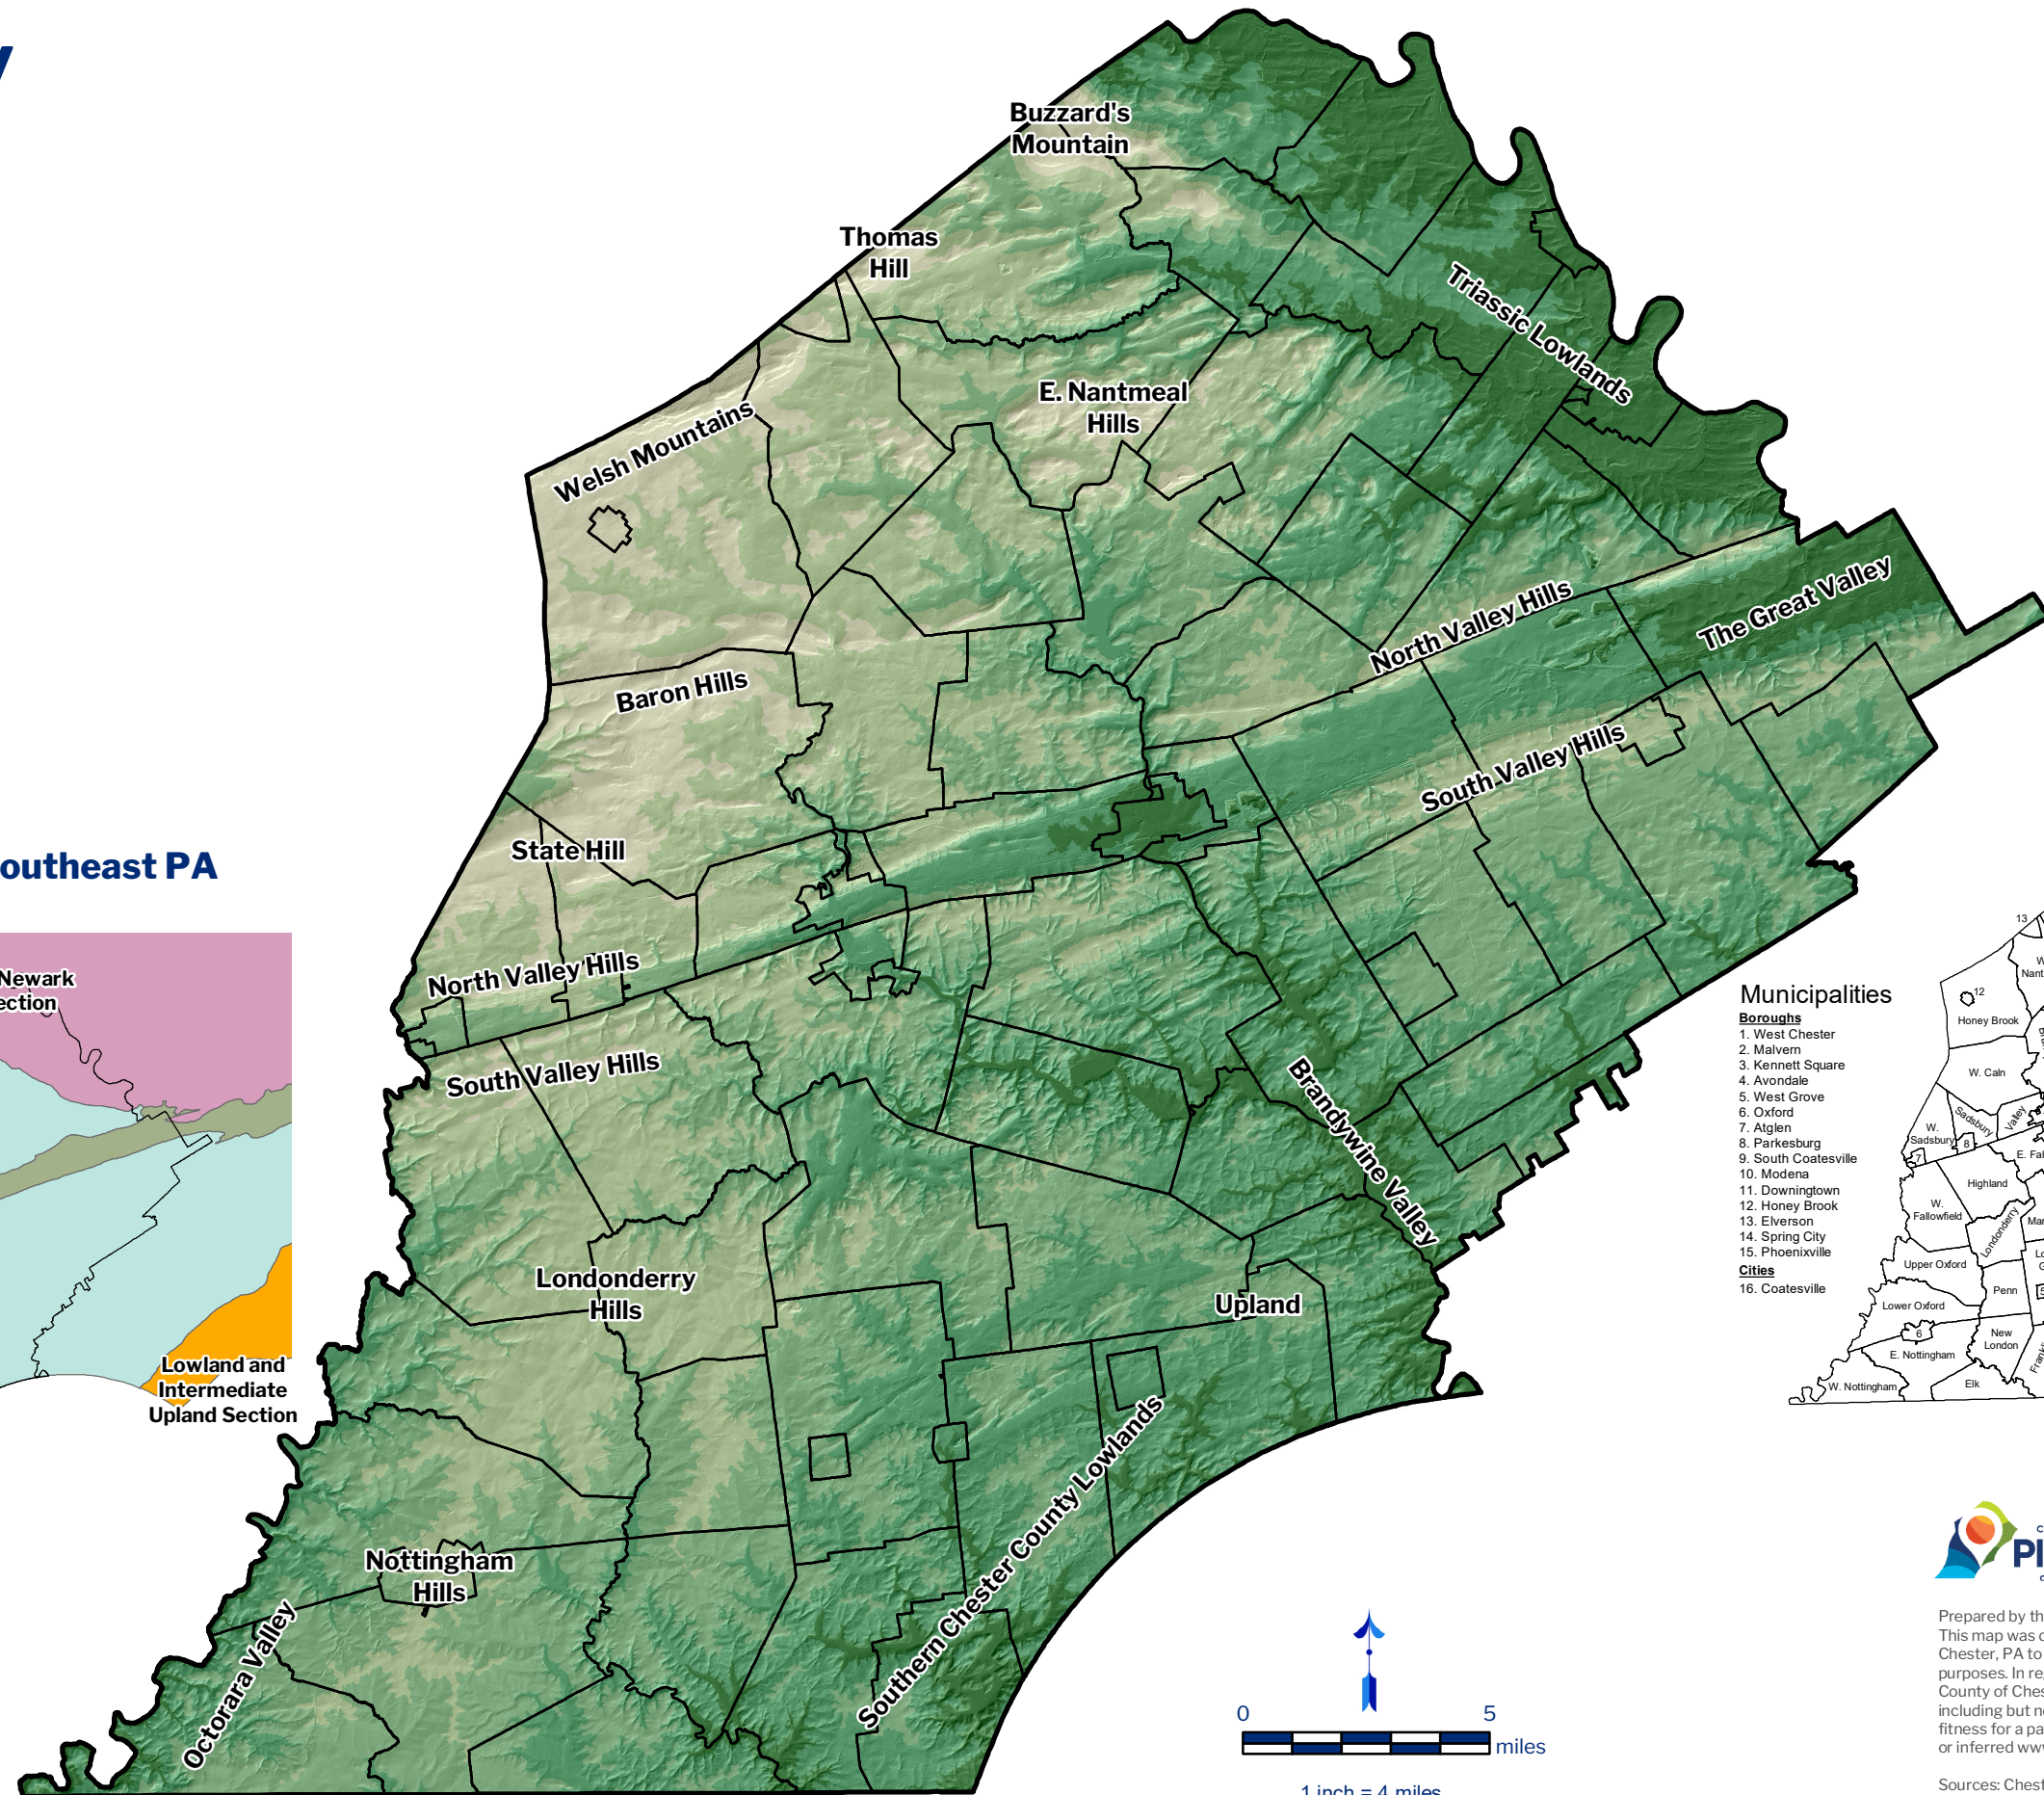

Topography

Chester County, PA

Elevation Range

Physiographic Sections of Southeast PA

Municipalities

- Boroughs**
1. West Chester
 2. Malvern
 3. Kennett Square
 4. Avondale
 5. West Grove
 6. Oxford
 7. Atglen
 8. Parkesburg
 9. South Coatesville
 10. Modena
 11. Downingtown
 12. Honey Brook
 13. Elverson
 14. Spring City
 15. Phoenixville
- Cities**
16. Coatesville

Prepared by the Chester County Planning Commission, 2017. This map was digitally compiled for internal use by the County of Chester, PA to provide an index to parcels and for other reference purposes. In regards to the information or data furnished herein, County of Chester, PA makes no representation of any kind, including but not limited to, the warranties of merchantability or fitness for a particular use, nor are any such warranties to be implied or inferred www.chescoplanning.org.

Sources: Chester County GIS Department, GIS Consortium. 2017. <http://www.gis.dcnr.state.pa.us/agsprod/rest/services/topo/DataSharing/MapServer/6>. Accessed 10/25/17.

1 inch = 4 miles
ratio = 1:237,600