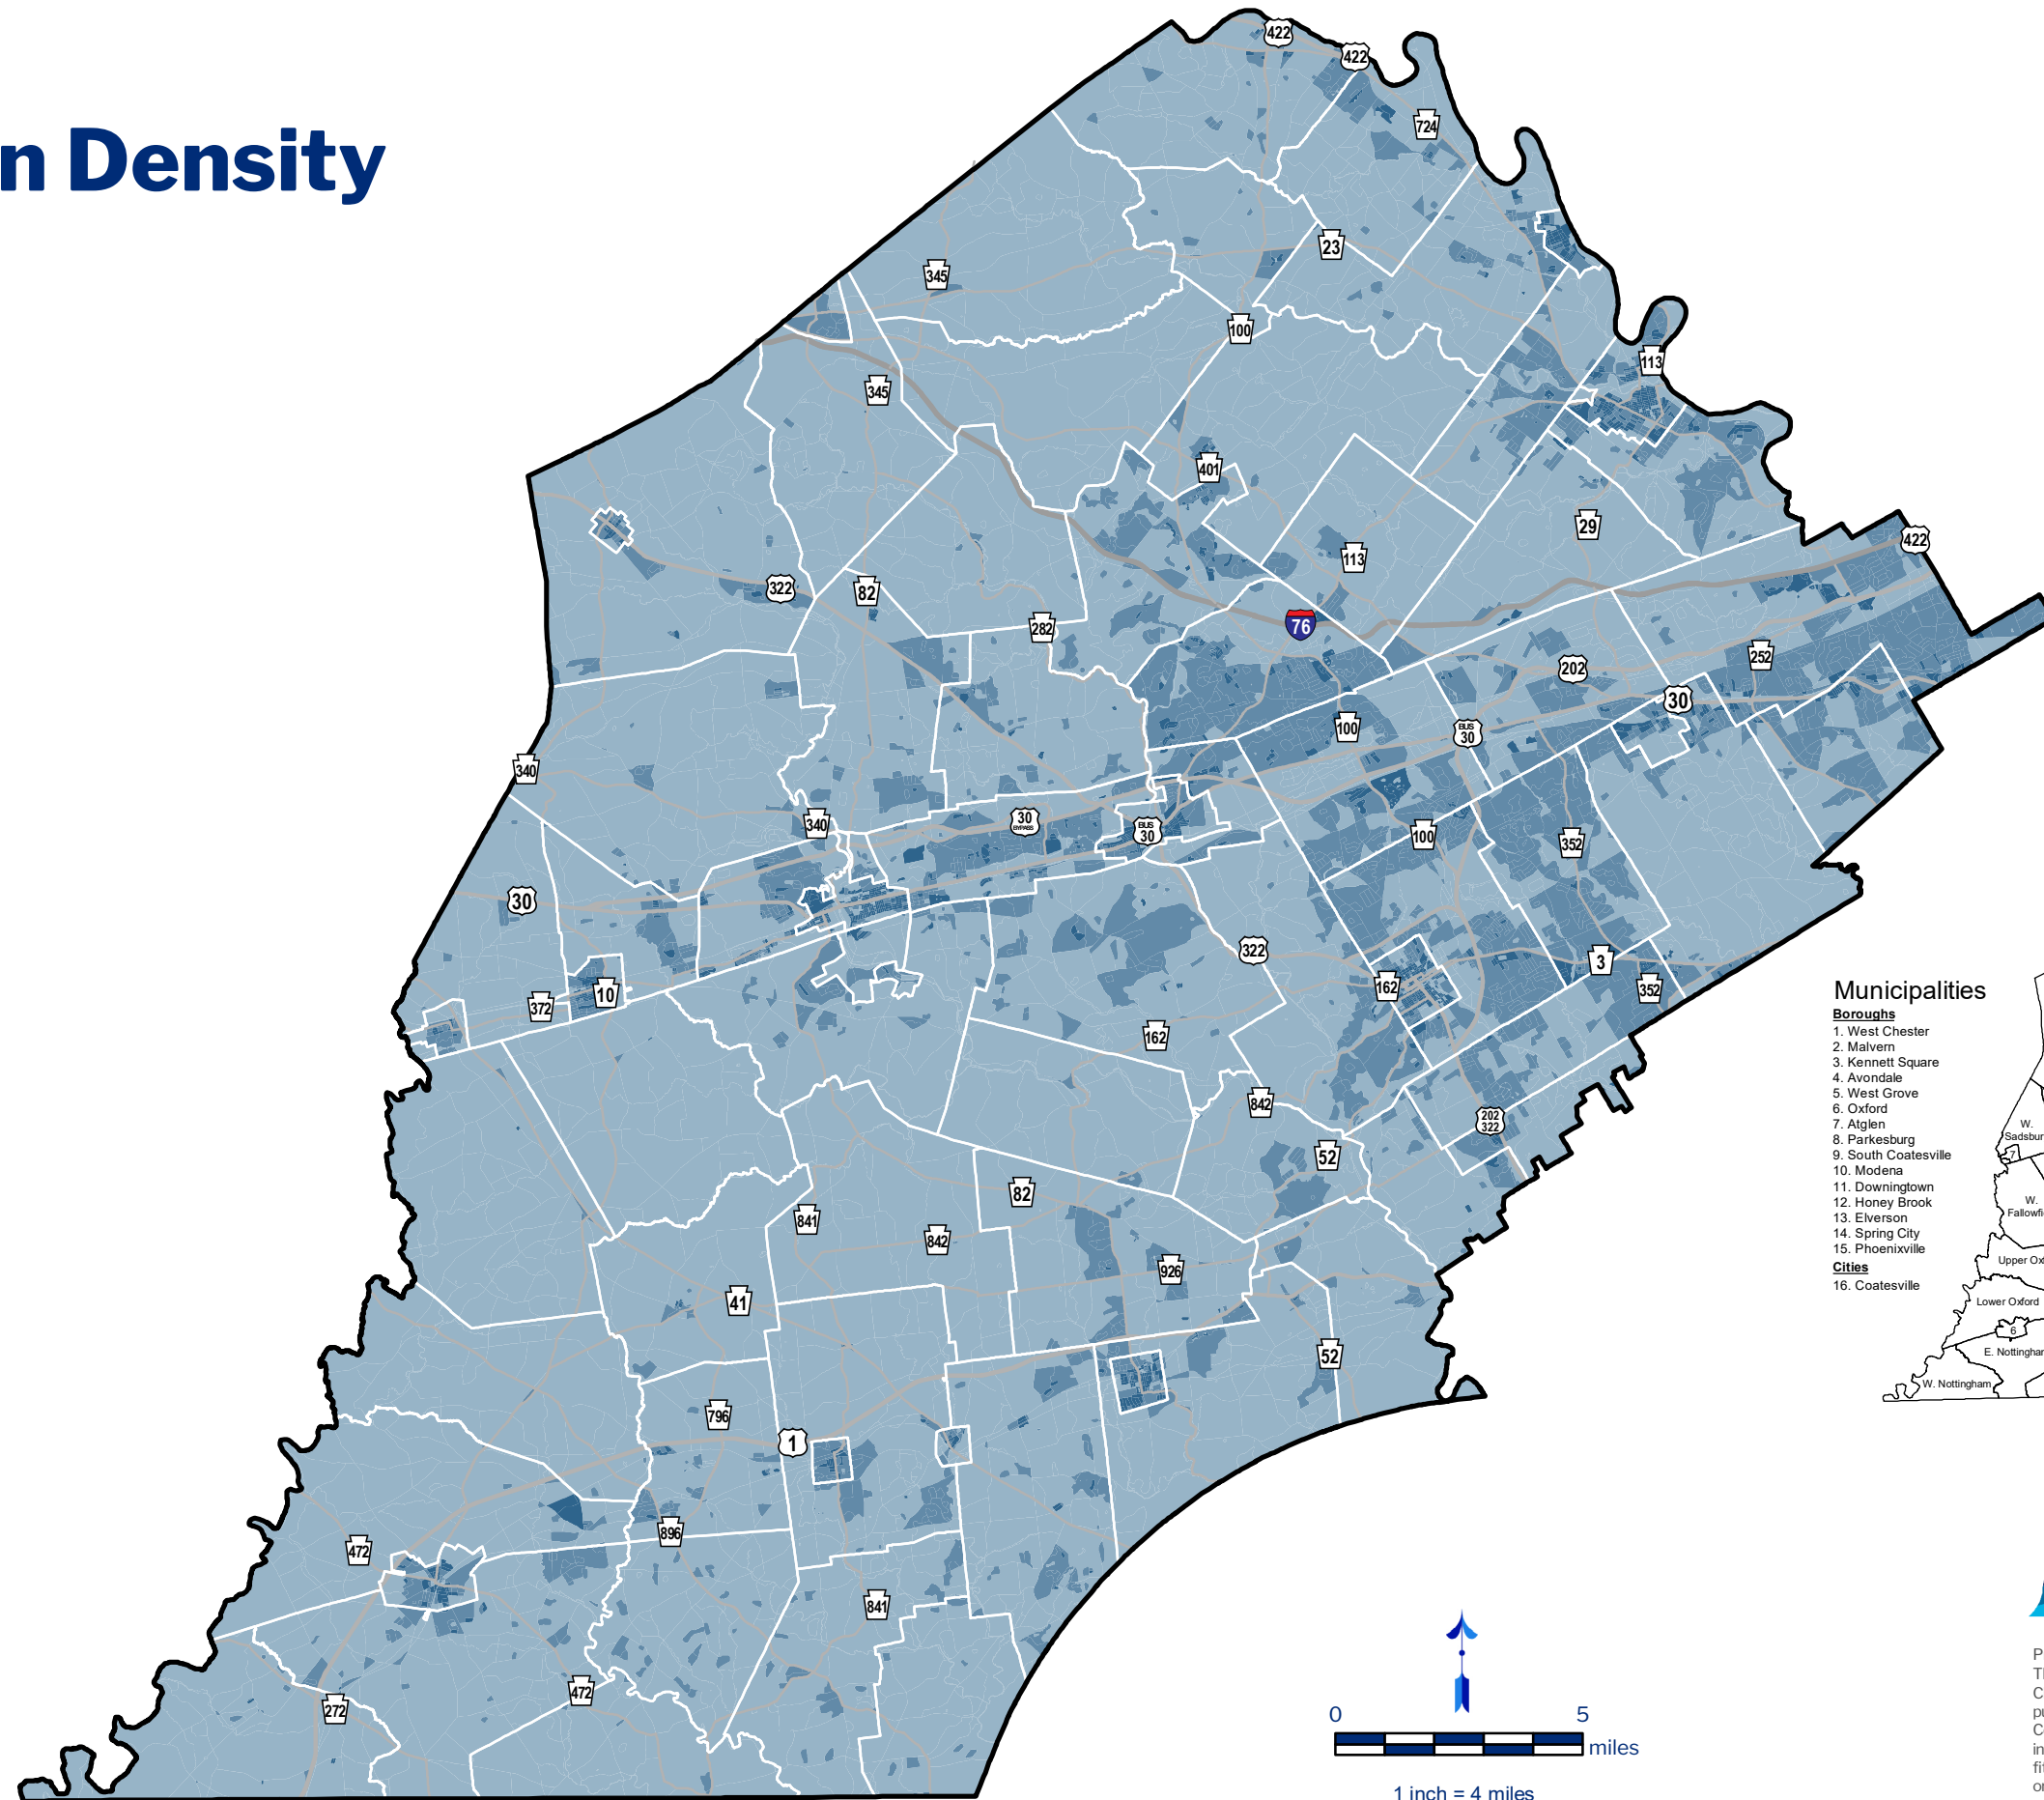

2010 Population Density

Chester County, PA

Persons Per Square Mile

Major Roadways

Municipalities

Boroughs

1. West Chester
2. Malvern
3. Kennett Square
4. Avondale
5. West Grove
6. Oxford
7. Atglen
8. Parkesburg
9. South Coatesville
10. Modena
11. Downingtown
12. Honey Brook
13. Elverson
14. Spring City
15. Phoenixville

Cities

16. Coatesville

Date: 6/27/2018

Prepared by the Chester County Planning Commission, 2017.
This map was digitally compiled for internal use by the County of Chester, PA to provide an index to parcels and for other reference purposes. In regards to the information or data furnished herein, County of Chester, PA makes no representation of any kind, including but not limited to, the warranties of merchantability or fitness for a particular use, nor are any such warranties to be implied or inferred www.chescoplanning.org.

Sources: Chester County GIS Department, GIS Consortium. 2017.