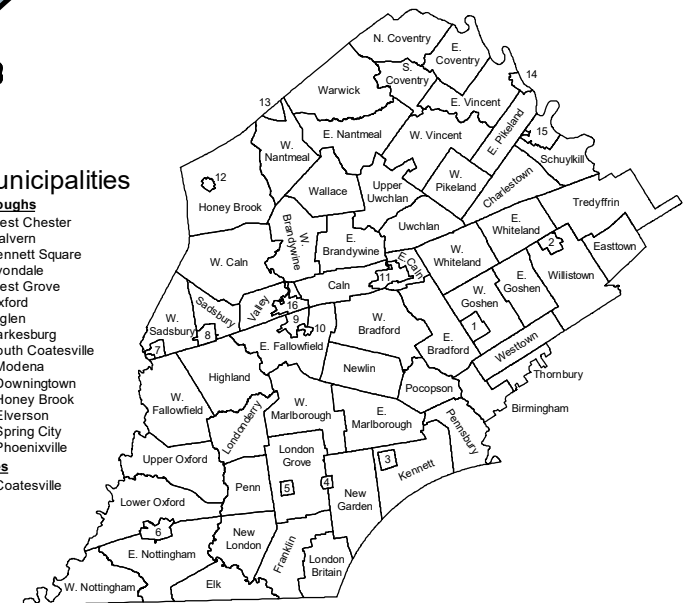

2010 Population Density

Chester County, PA

Persons Per Square Mile

Major Roadways

Municipalities

Boroughs

1. West Chester
2. Malvern
3. Kennett Square
4. Avondale
5. West Grove
6. Oxford
7. Atglen
8. Parkesburg
9. South Coatesville
10. Modena
11. Downingtown
12. Honey Brook
13. Elverson
14. Spring City
15. Phoenixville

Cities

16. Coatesville

Date: 6/27/2018

Prepared by the Chester County Planning Commission, 2017.
This map was digitally compiled for internal use by the County of Chester, PA to provide an index to parcels and for other reference purposes. In regards to the information or data furnished herein, County of Chester, PA makes no representation of any kind, including but not limited to, the warranties of merchantability or fitness for a particular use, nor are any such warranties to be implied or inferred www.chescoplanning.org.

Sources: Chester County GIS Department, GIS Consortium. 2017.