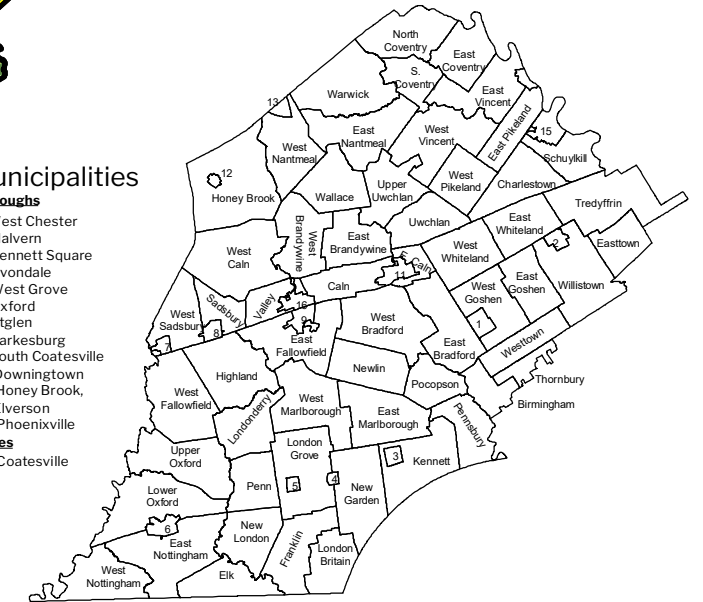

2005 Generalized Land Use

Chester County, PA

Municipalities

Boroughs

1. West Chester
2. Malvern
3. Kennett Square
4. Avondale
5. West Grove
6. Oxford
7. Atglen
8. Parkesburg
9. South Coatesville
11. Downingtown
12. Honey Brook
13. Elverson
15. Phoenixville
16. Coatesville

Cities

Prepared by the Chester County Planning Commission, 2017.
 This map was digitally compiled for internal use by the County of Chester, PA to provide an index to parcels and for other reference purposes. In regards to the information or data furnished herein, County of Chester, PA makes no representation of any kind, including but not limited to, the warranties of merchantability or fitness for a particular use, nor are any such warranties to be implied or inferred www.chescoplanning.org.

Sources: Delaware Valley Regional Planning Commission, 2005.