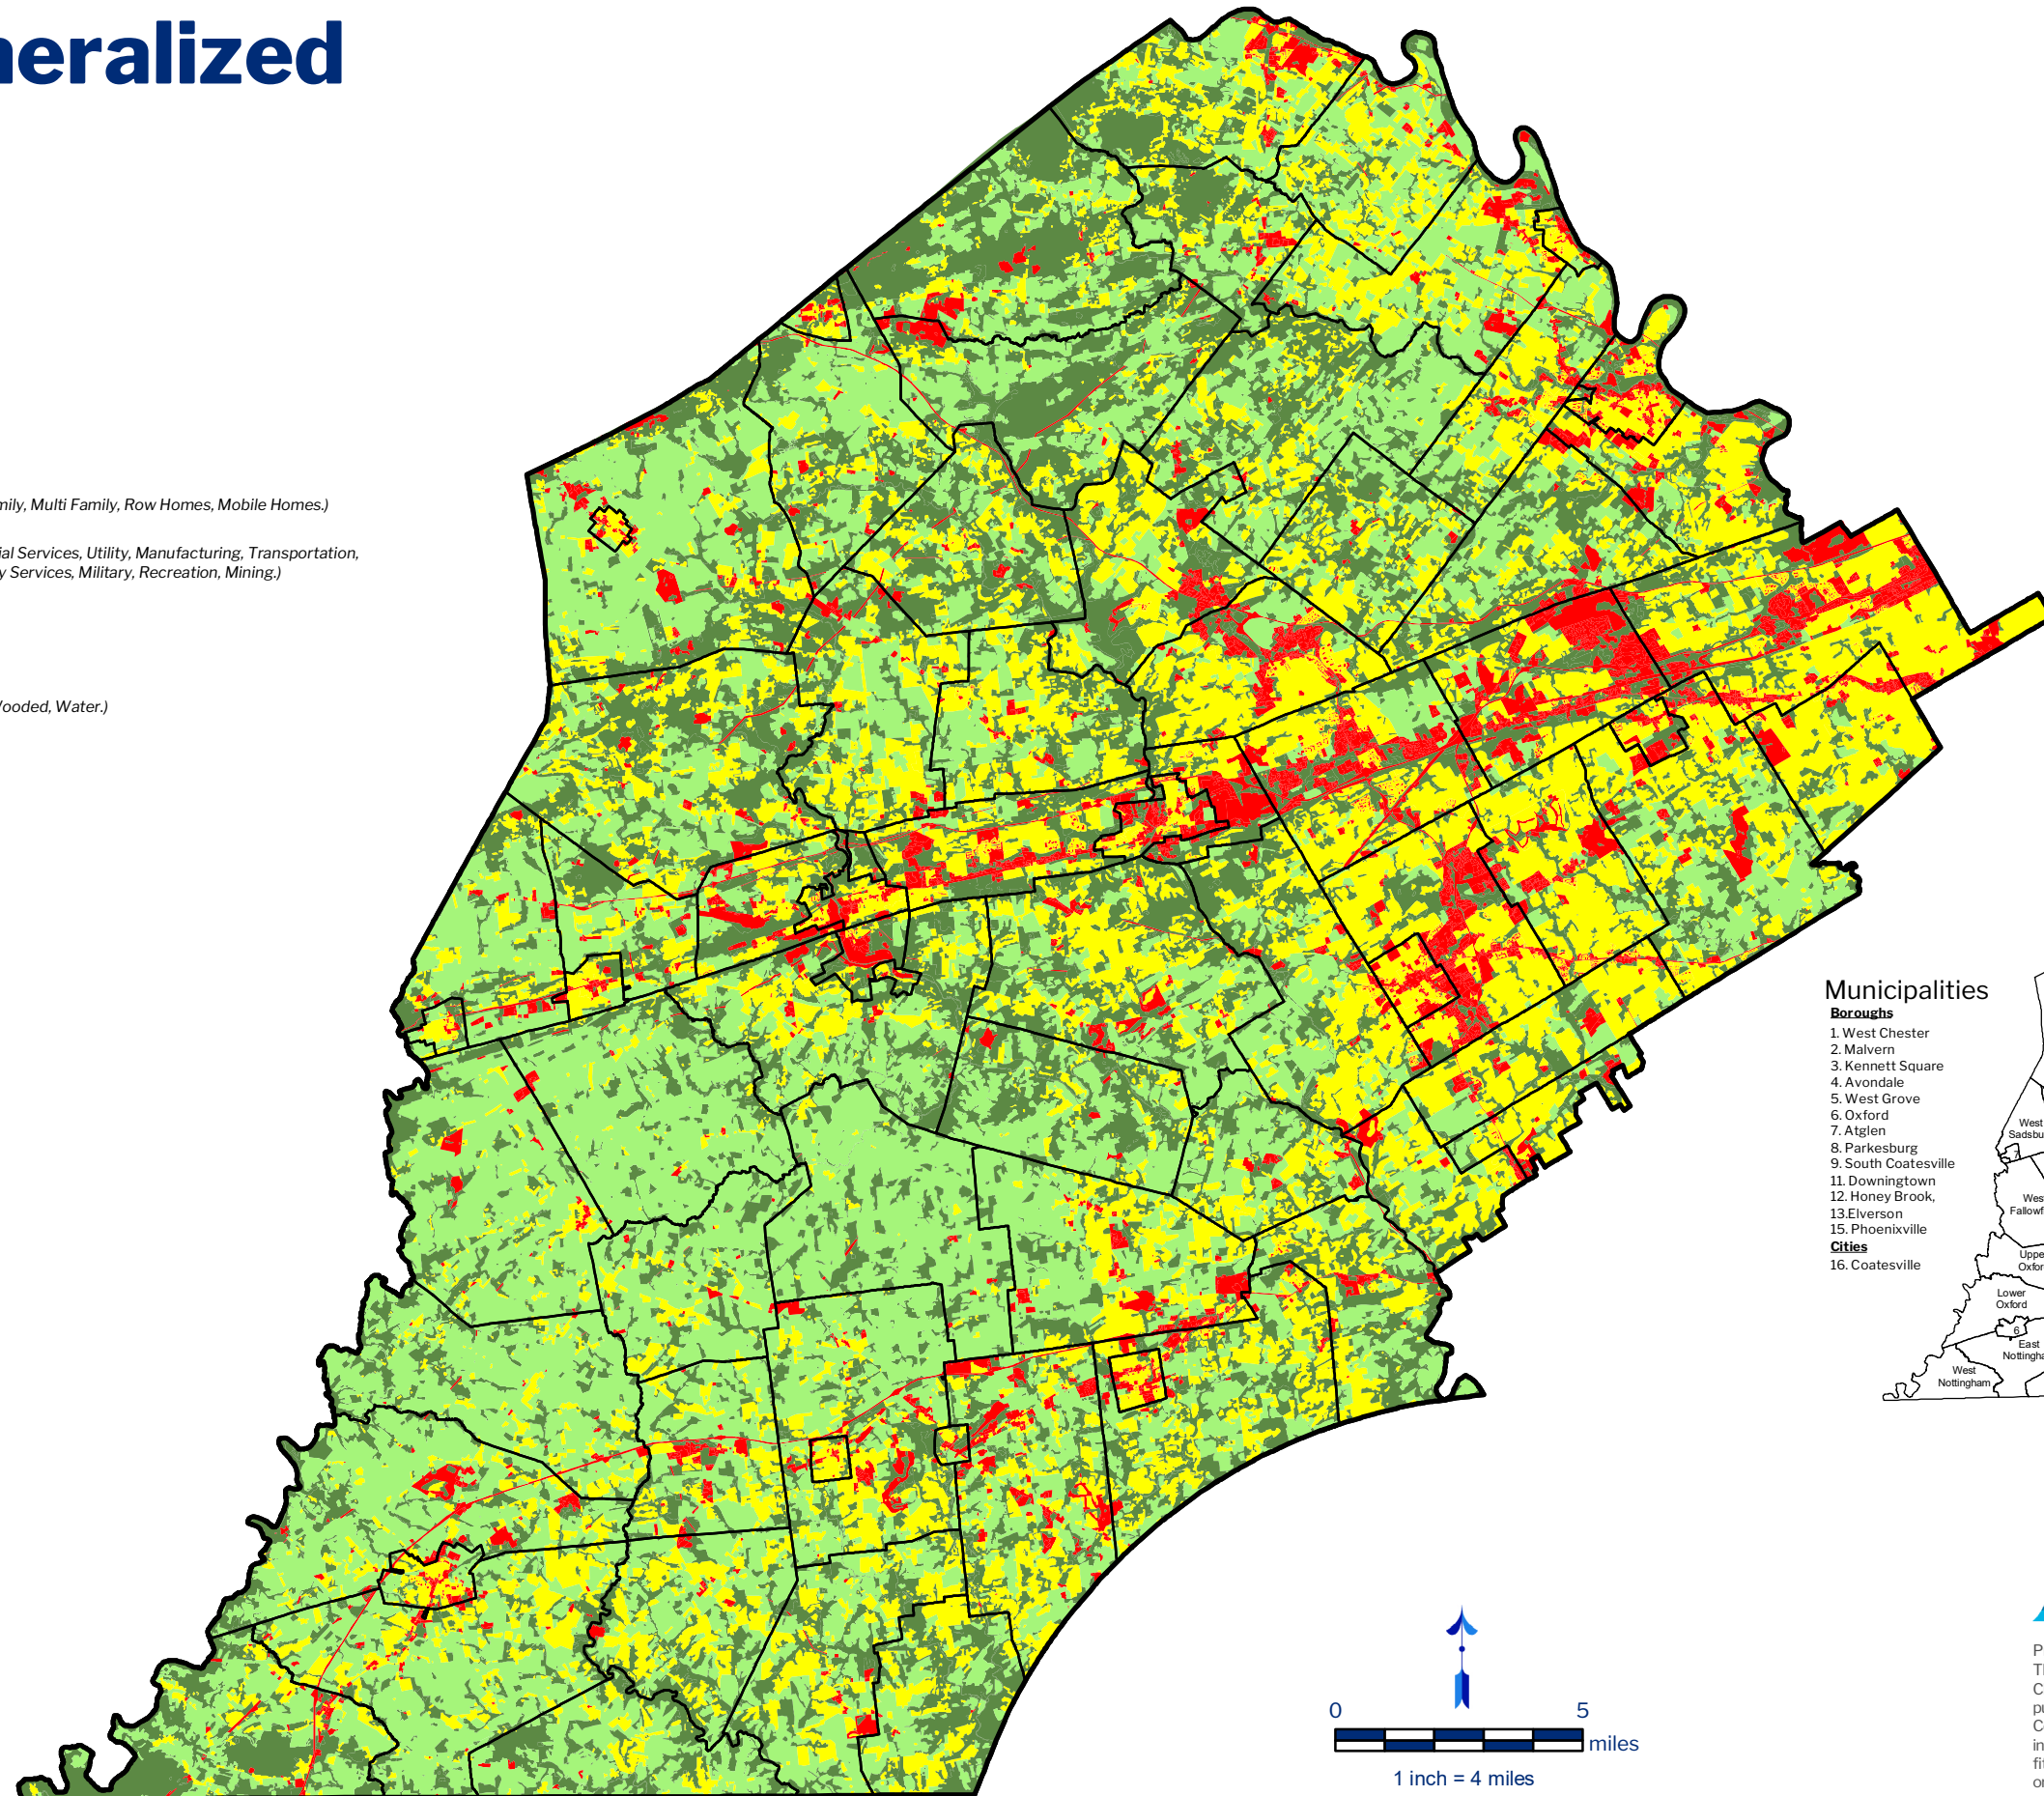

2005 Generalized Land Use

Chester County, PA

Municipalities

Boroughs

1. West Chester
2. Malvern
3. Kennett Square
4. Avondale
5. West Grove
6. Oxford
7. Atglen
8. Parkesburg
9. South Coatesville
11. Downingtown
12. Honey Brook
13. Elverson
15. Phoenixville
16. Coatesville

Cities

Prepared by the Chester County Planning Commission, 2017.
 This map was digitally compiled for internal use by the County of Chester, PA to provide an index to parcels and for other reference purposes. In regards to the information or data furnished herein, County of Chester, PA makes no representation of any kind, including but not limited to, the warranties of merchantability or fitness for a particular use, nor are any such warranties to be implied or inferred www.chescoplanning.org.

Sources: Delaware Valley Regional Planning Commission, 2005.