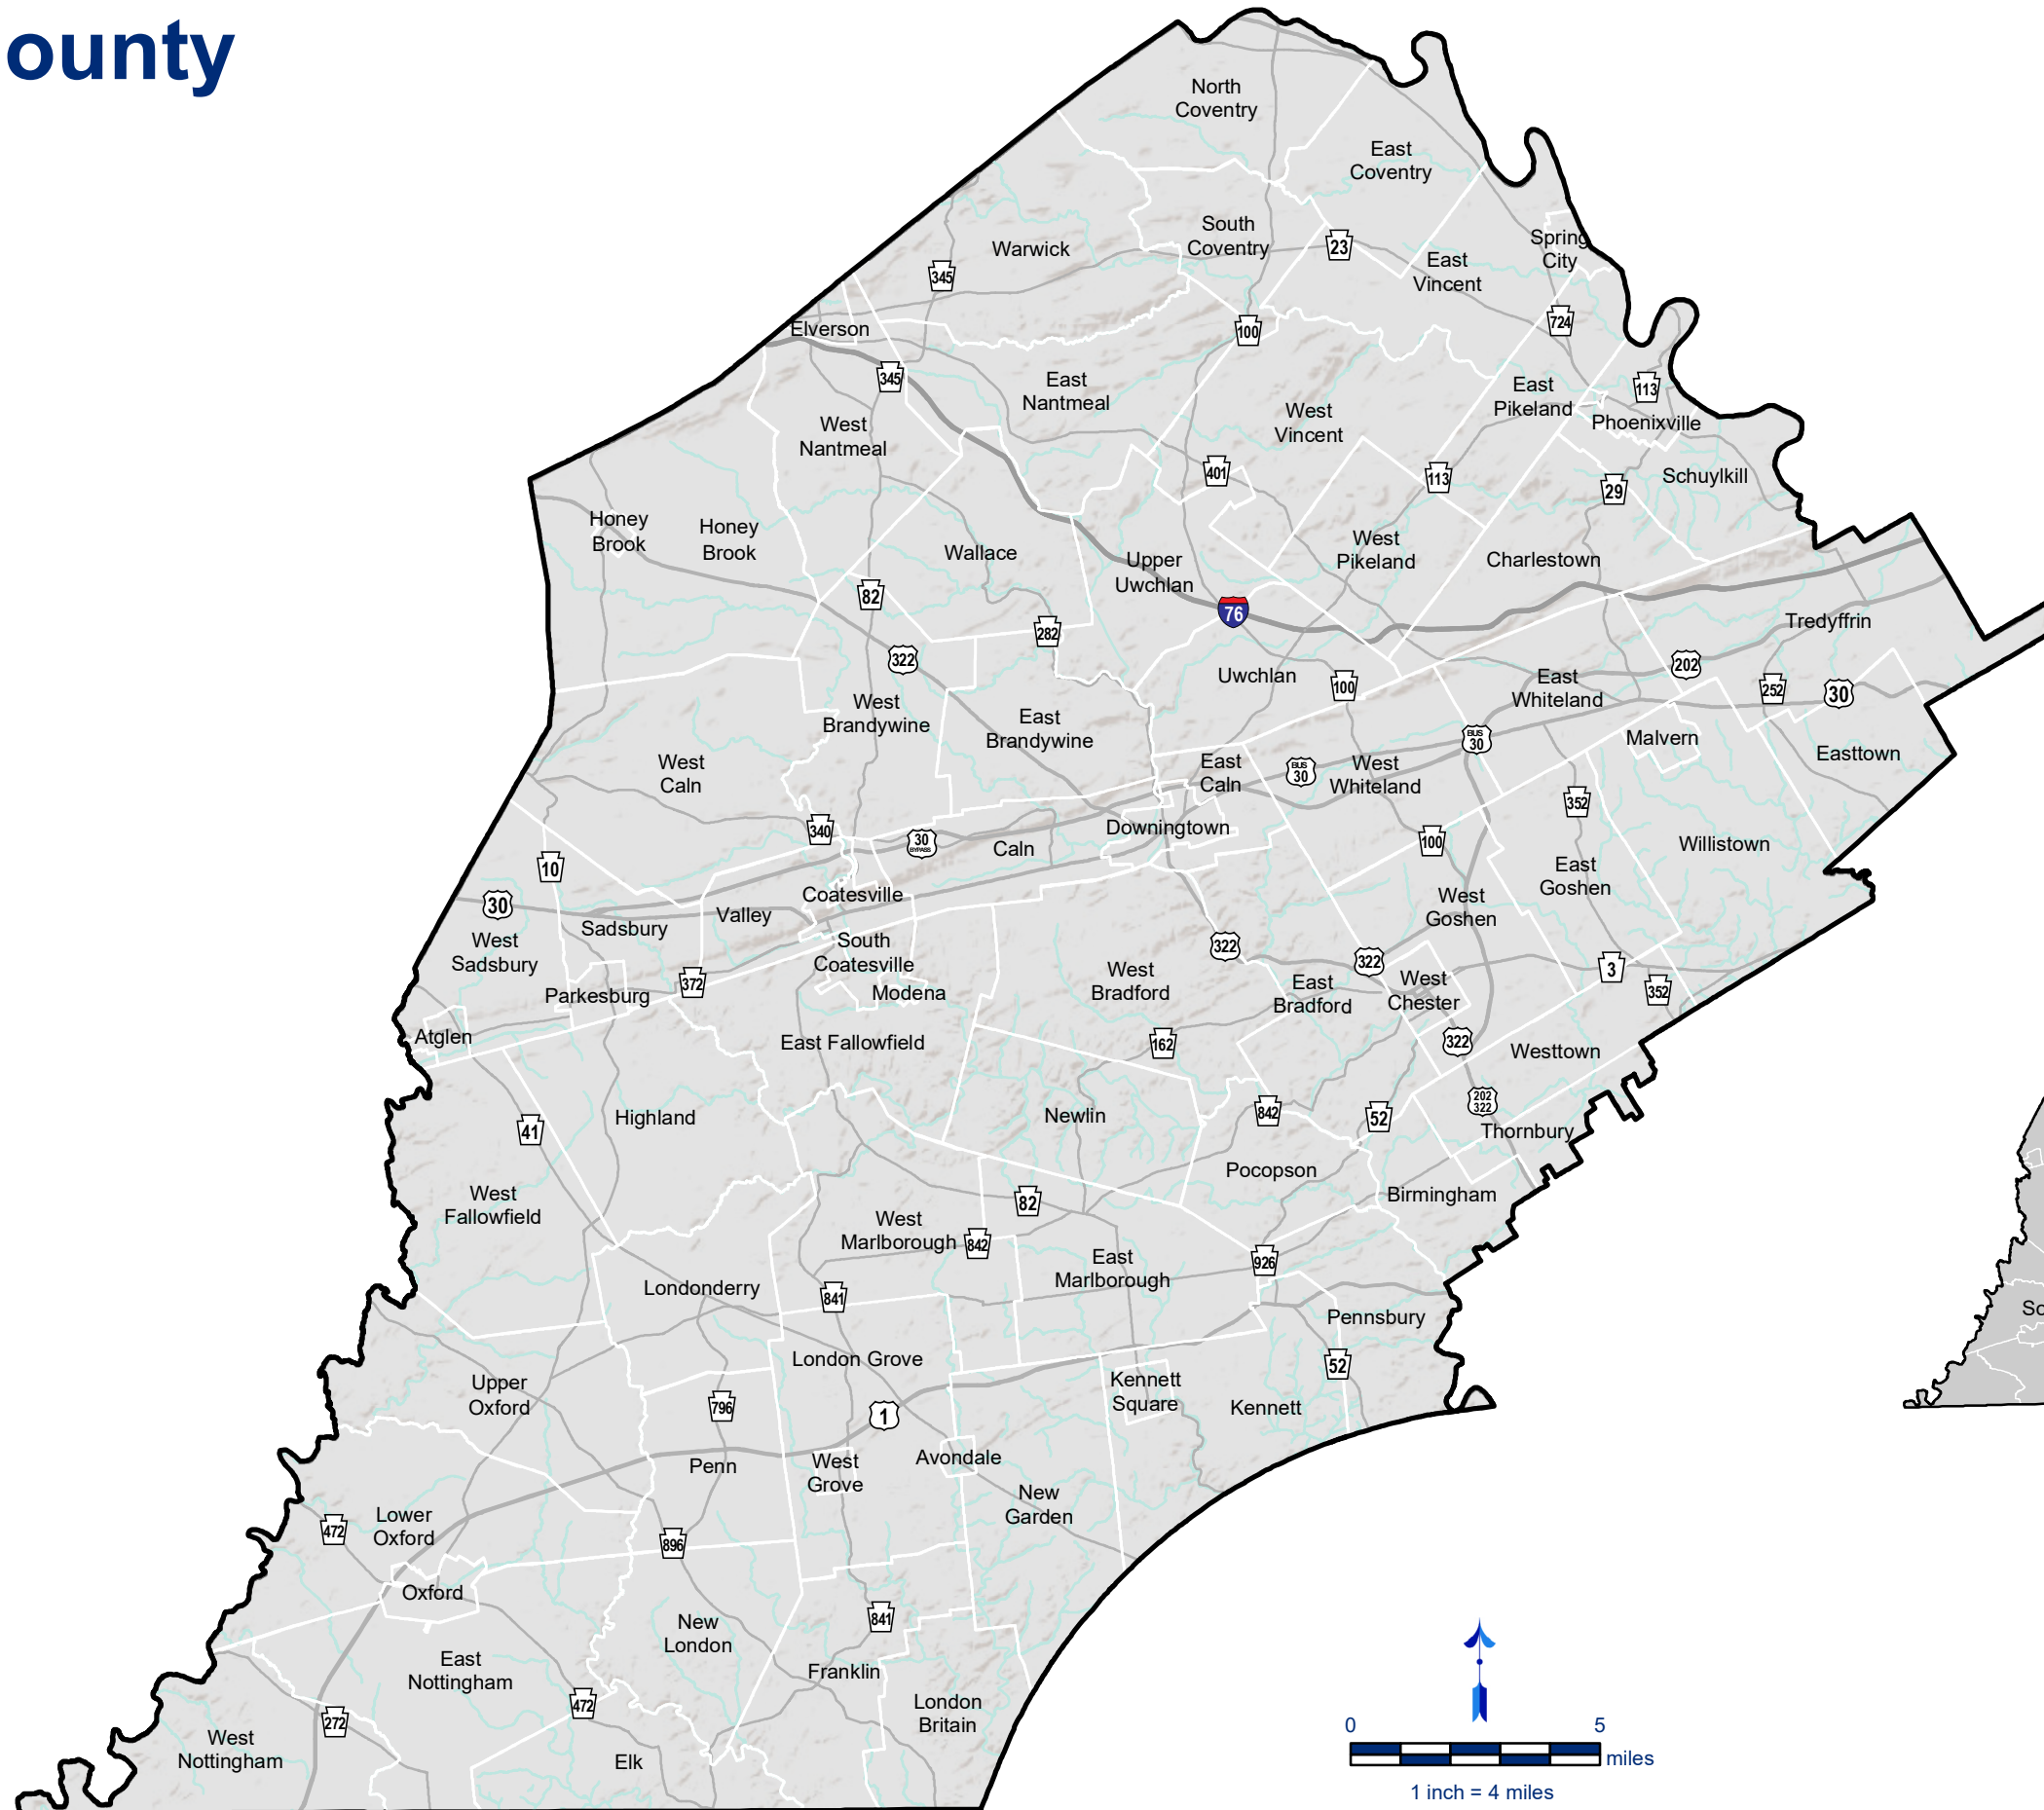

Chester County Basemap

Chester County, PA

- Interstate Routes
- US Routes
- PA Routes
- Streams

CCPC Planning Regions

Prepared by the Chester County Planning Commission, 2017. This map was digitally compiled for internal use by the County of Chester, PA to provide an index to parcels and for other reference purposes. In regards to the information or data furnished herein, County of Chester, PA makes no representation of any kind, including but not limited to, the warranties of merchantability or fitness for a particular use, nor are any such warranties to be implied or inferred www.chescoplanning.org.

Sources: Chester County Digital Land Base, Chester County Bureau of Land Records, 1997. Chester County GIS Department, GIS Consortium, 2006.