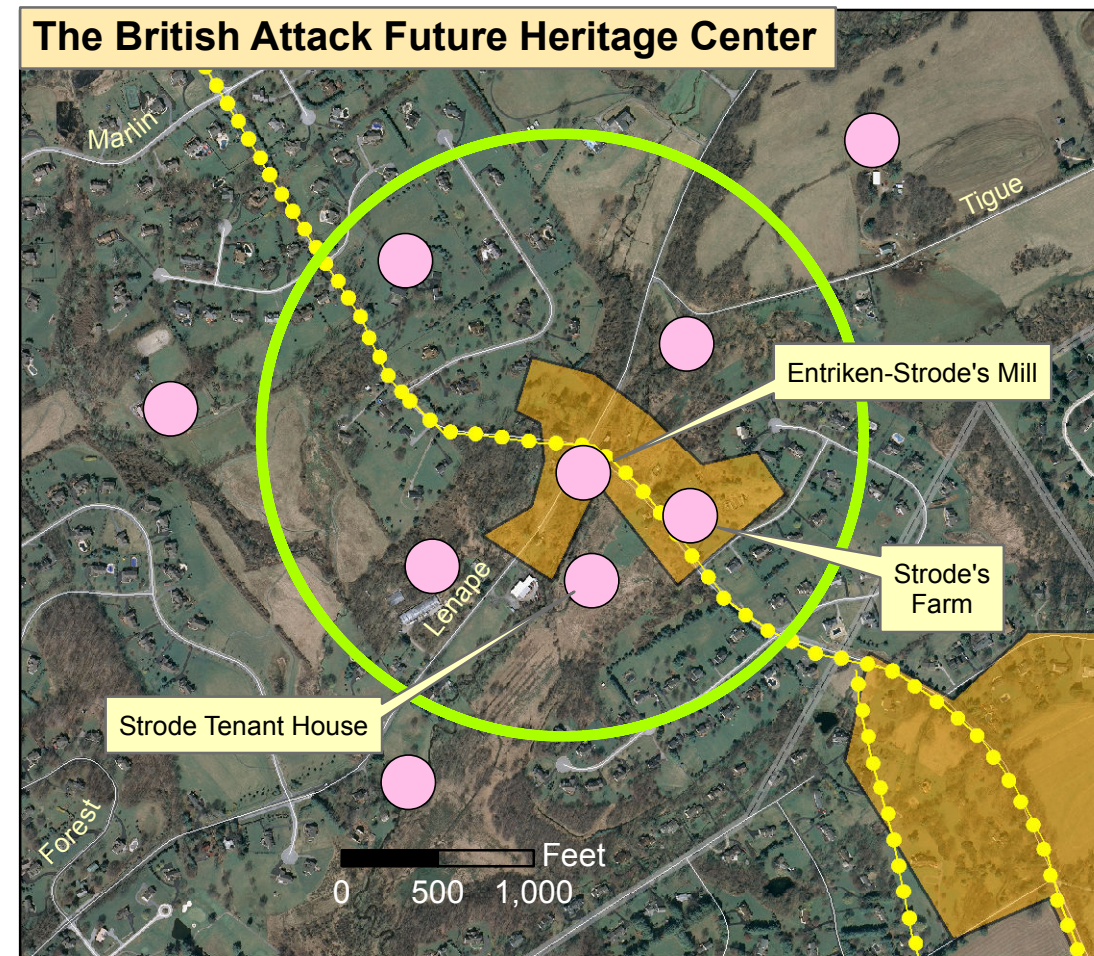

The British Invasion Future Heritage Center

The British Attack Future Heritage Center

The Washington's Defense Heritage Center

The Washington's Withdrawal Heritage Center

Brandywine Battlefield
Chester & Delaware Counties, PA

Battlefield Preservation Plan

EPC 500 250 0 500 1,000 Feet
 1 Inch = 1,000 Feet (1:12,000)

Map Key

- Engagements
- Historic Resources
- 1777 Marching Corridors
- General Location of Future Heritage Center
- Existing Historic District

Map 5.2
Battlefield Heritage
Center Concepts