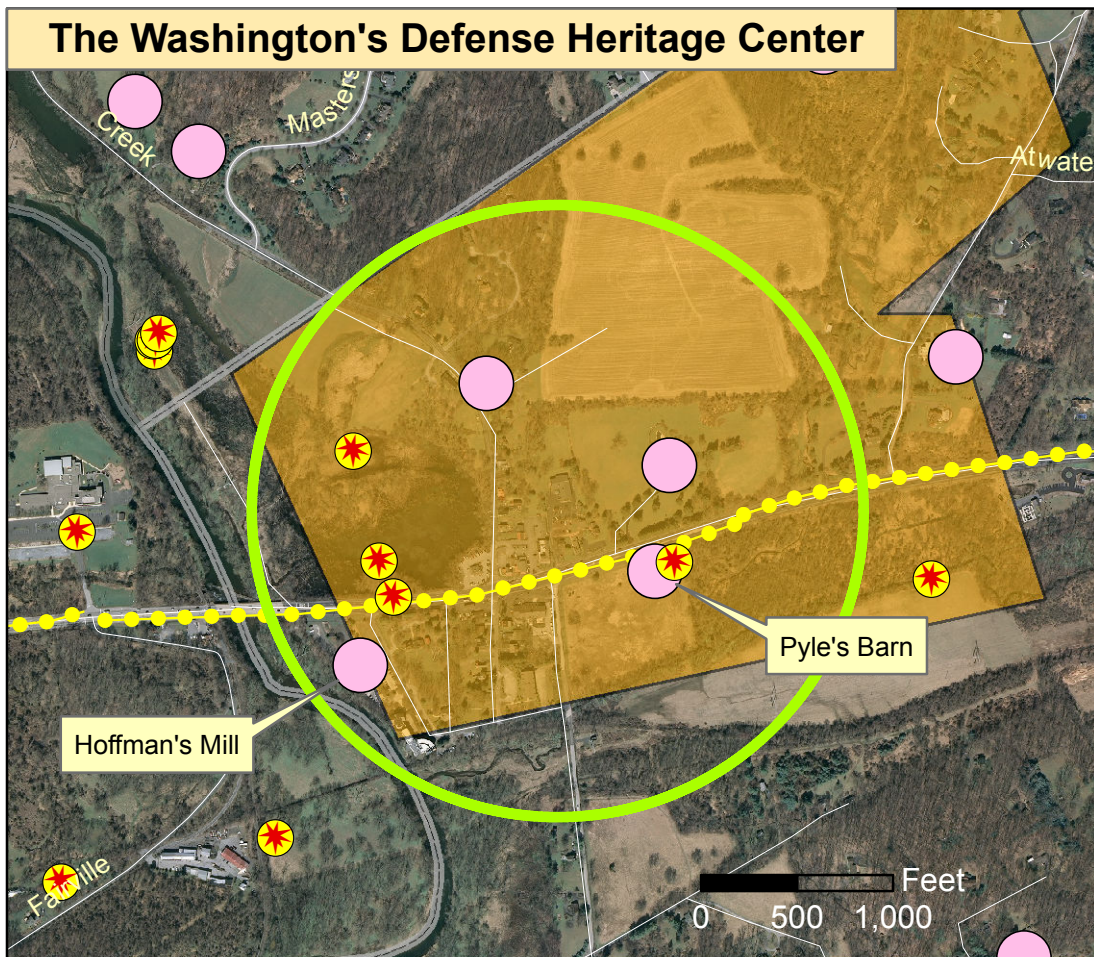

The British Invasion Future Heritage Center

The British Attack Future Heritage Center

The Washington's Defense Heritage Center

The Washington's Withdrawal Heritage Center

Brandywine Battlefield
Chester & Delaware Counties, PA

Battlefield Preservation Plan

EPC 500 250 0 500 1,000 Feet
 1 Inch = 1,000 Feet (1:12,000)

Map Key

- Engagements
- Historic Resources
- 1777 Marching Corridors
- General Location of Future Heritage Center
- Existing Historic District