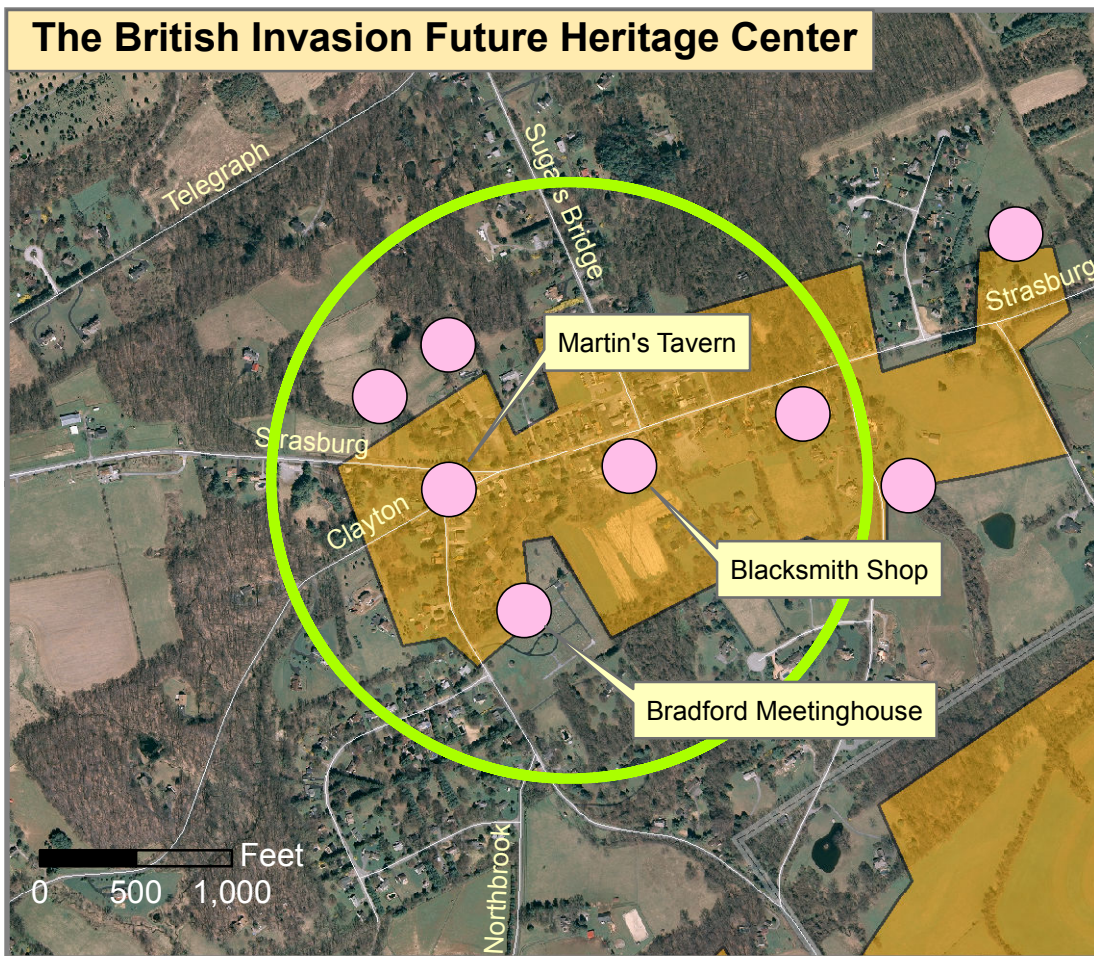

The British Invasion Future Heritage Center

The British Attack Future Heritage Center

The Washington's Defense Heritage Center

The Washington's Withdrawal Heritage Center

Brandywine Battlefield
Chester & Delaware Counties, PA

Battlefield Preservation Plan

EPC 500 250 0 500 1,000 Feet
 1 Inch = 1,000 Feet (1:12,000)

Map Key

- Engagements
- Historic Resources
- 1777 Marching Corridors
- General Location of Future Heritage Center
- Existing Historic District

Map 5.2
Battlefield Heritage
Center Concepts