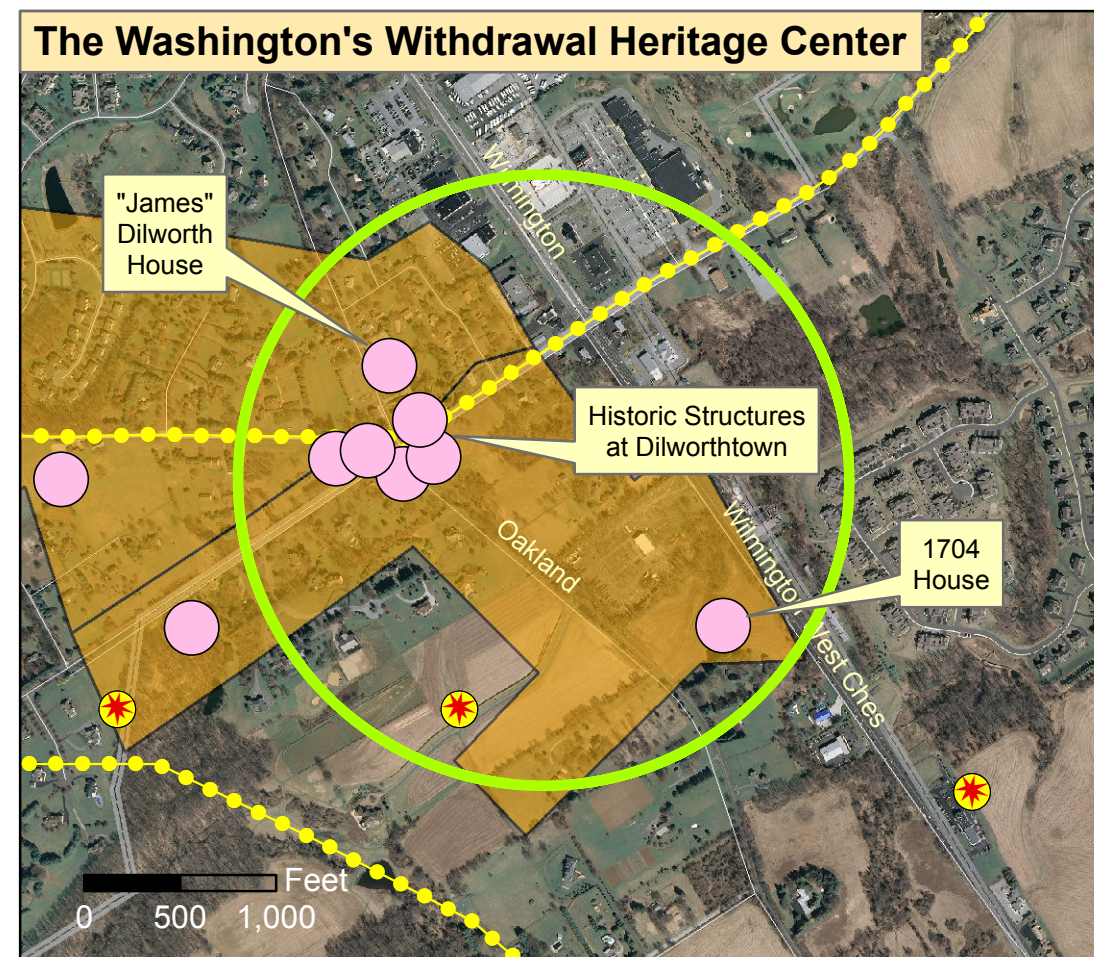

The British Invasion Future Heritage Center

The British Attack Future Heritage Center

The Washington's Defense Heritage Center

The Washington's Withdrawal Heritage Center

Brandywine Battlefield
Chester & Delaware Counties, PA

Battlefield Preservation Plan

EPC 500 250 0 500 1,000 Feet
 1 Inch = 1,000 Feet (1:12,000)

Map Key

- Engagements
- Historic Resources
- 1777 Marching Corridors
- General Location of Future Heritage Center
- Existing Historic District

Map 5.2
Battlefield Heritage
Center Concepts