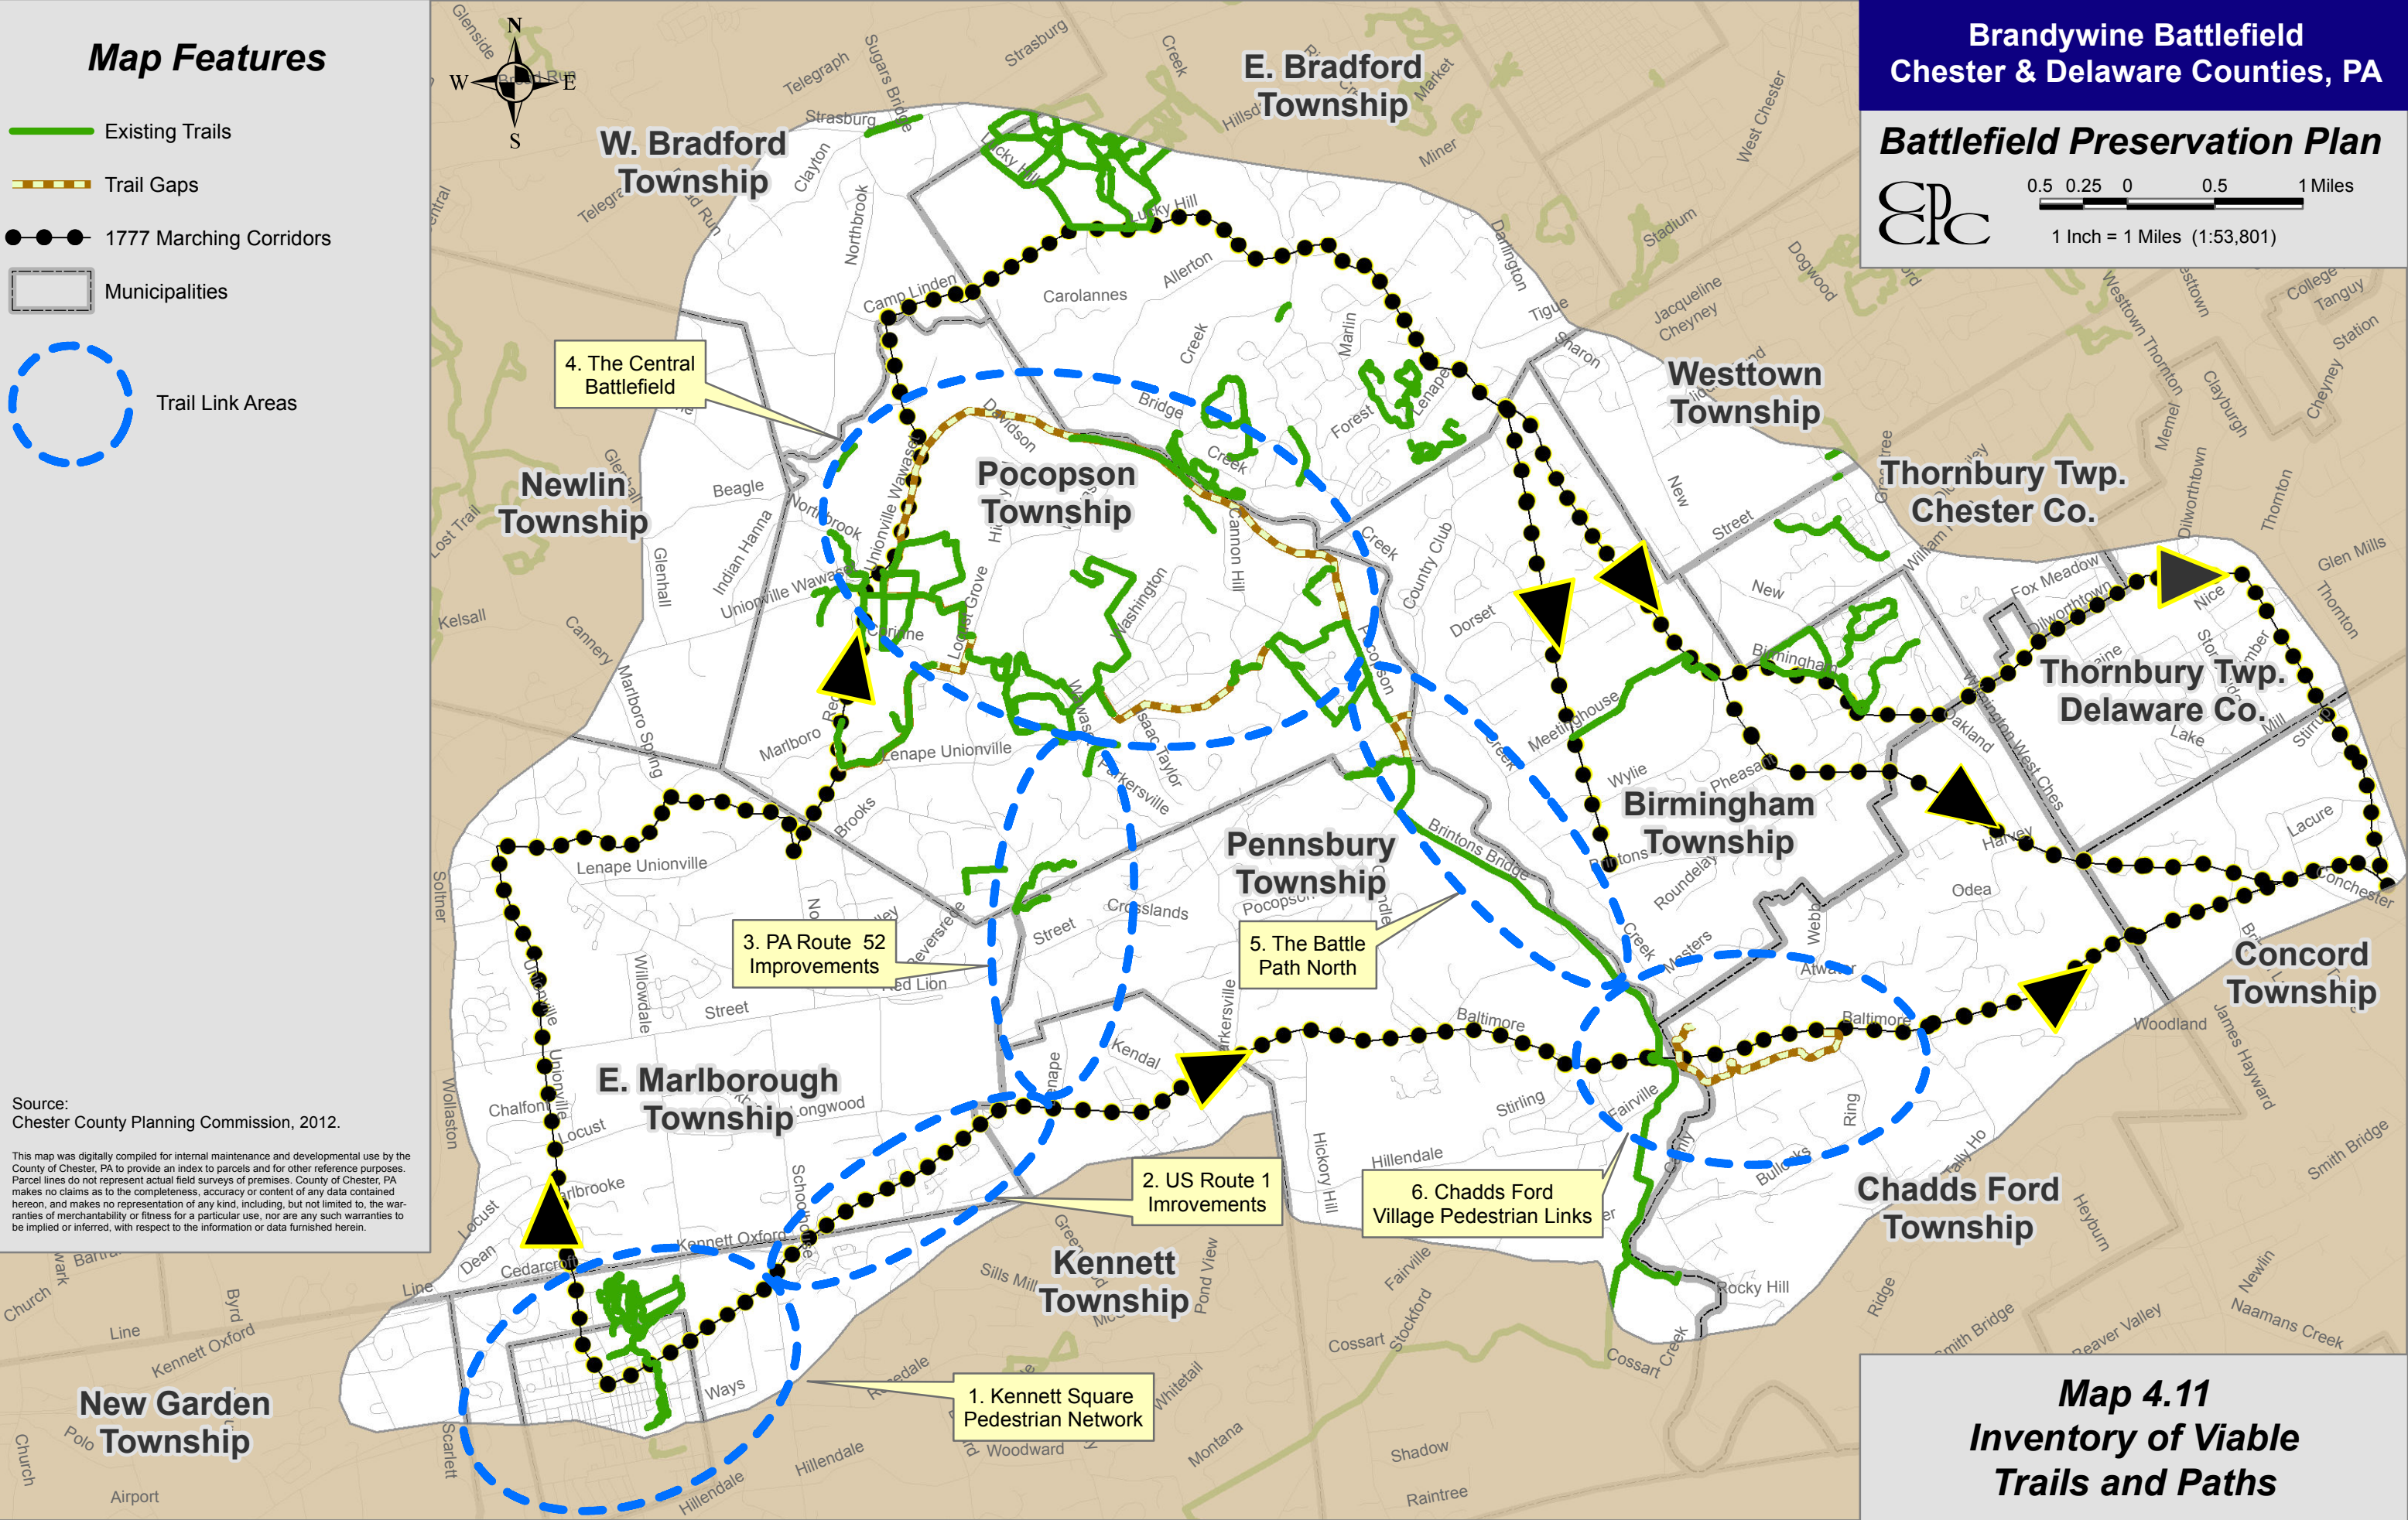

# Map Features

-  Existing Trails
-  Trail Gaps
-  1777 Marching Corridors
-  Municipalities
-  Trail Link Areas

## Brandywine Battlefield Chester & Delaware Counties, PA

### Battlefield Preservation Plan

0.5 0.25 0 0.5 1 Miles  
1 Inch = 1 Miles (1:53,801)

Source:  
Chester County Planning Commission, 2012.

This map was digitally compiled for internal maintenance and developmental use by the County of Chester, PA to provide an index to parcels and for other reference purposes. Parcel lines do not represent actual field surveys of premises. County of Chester, PA makes no claims as to the completeness, accuracy or content of any data contained hereon, and makes no representation of any kind, including, but not limited to, the warranties of merchantability or fitness for a particular use, nor are any such warranties to be implied or inferred, with respect to the information or data furnished herein.

**Map 4.11  
Inventory of Viable  
Trails and Paths**