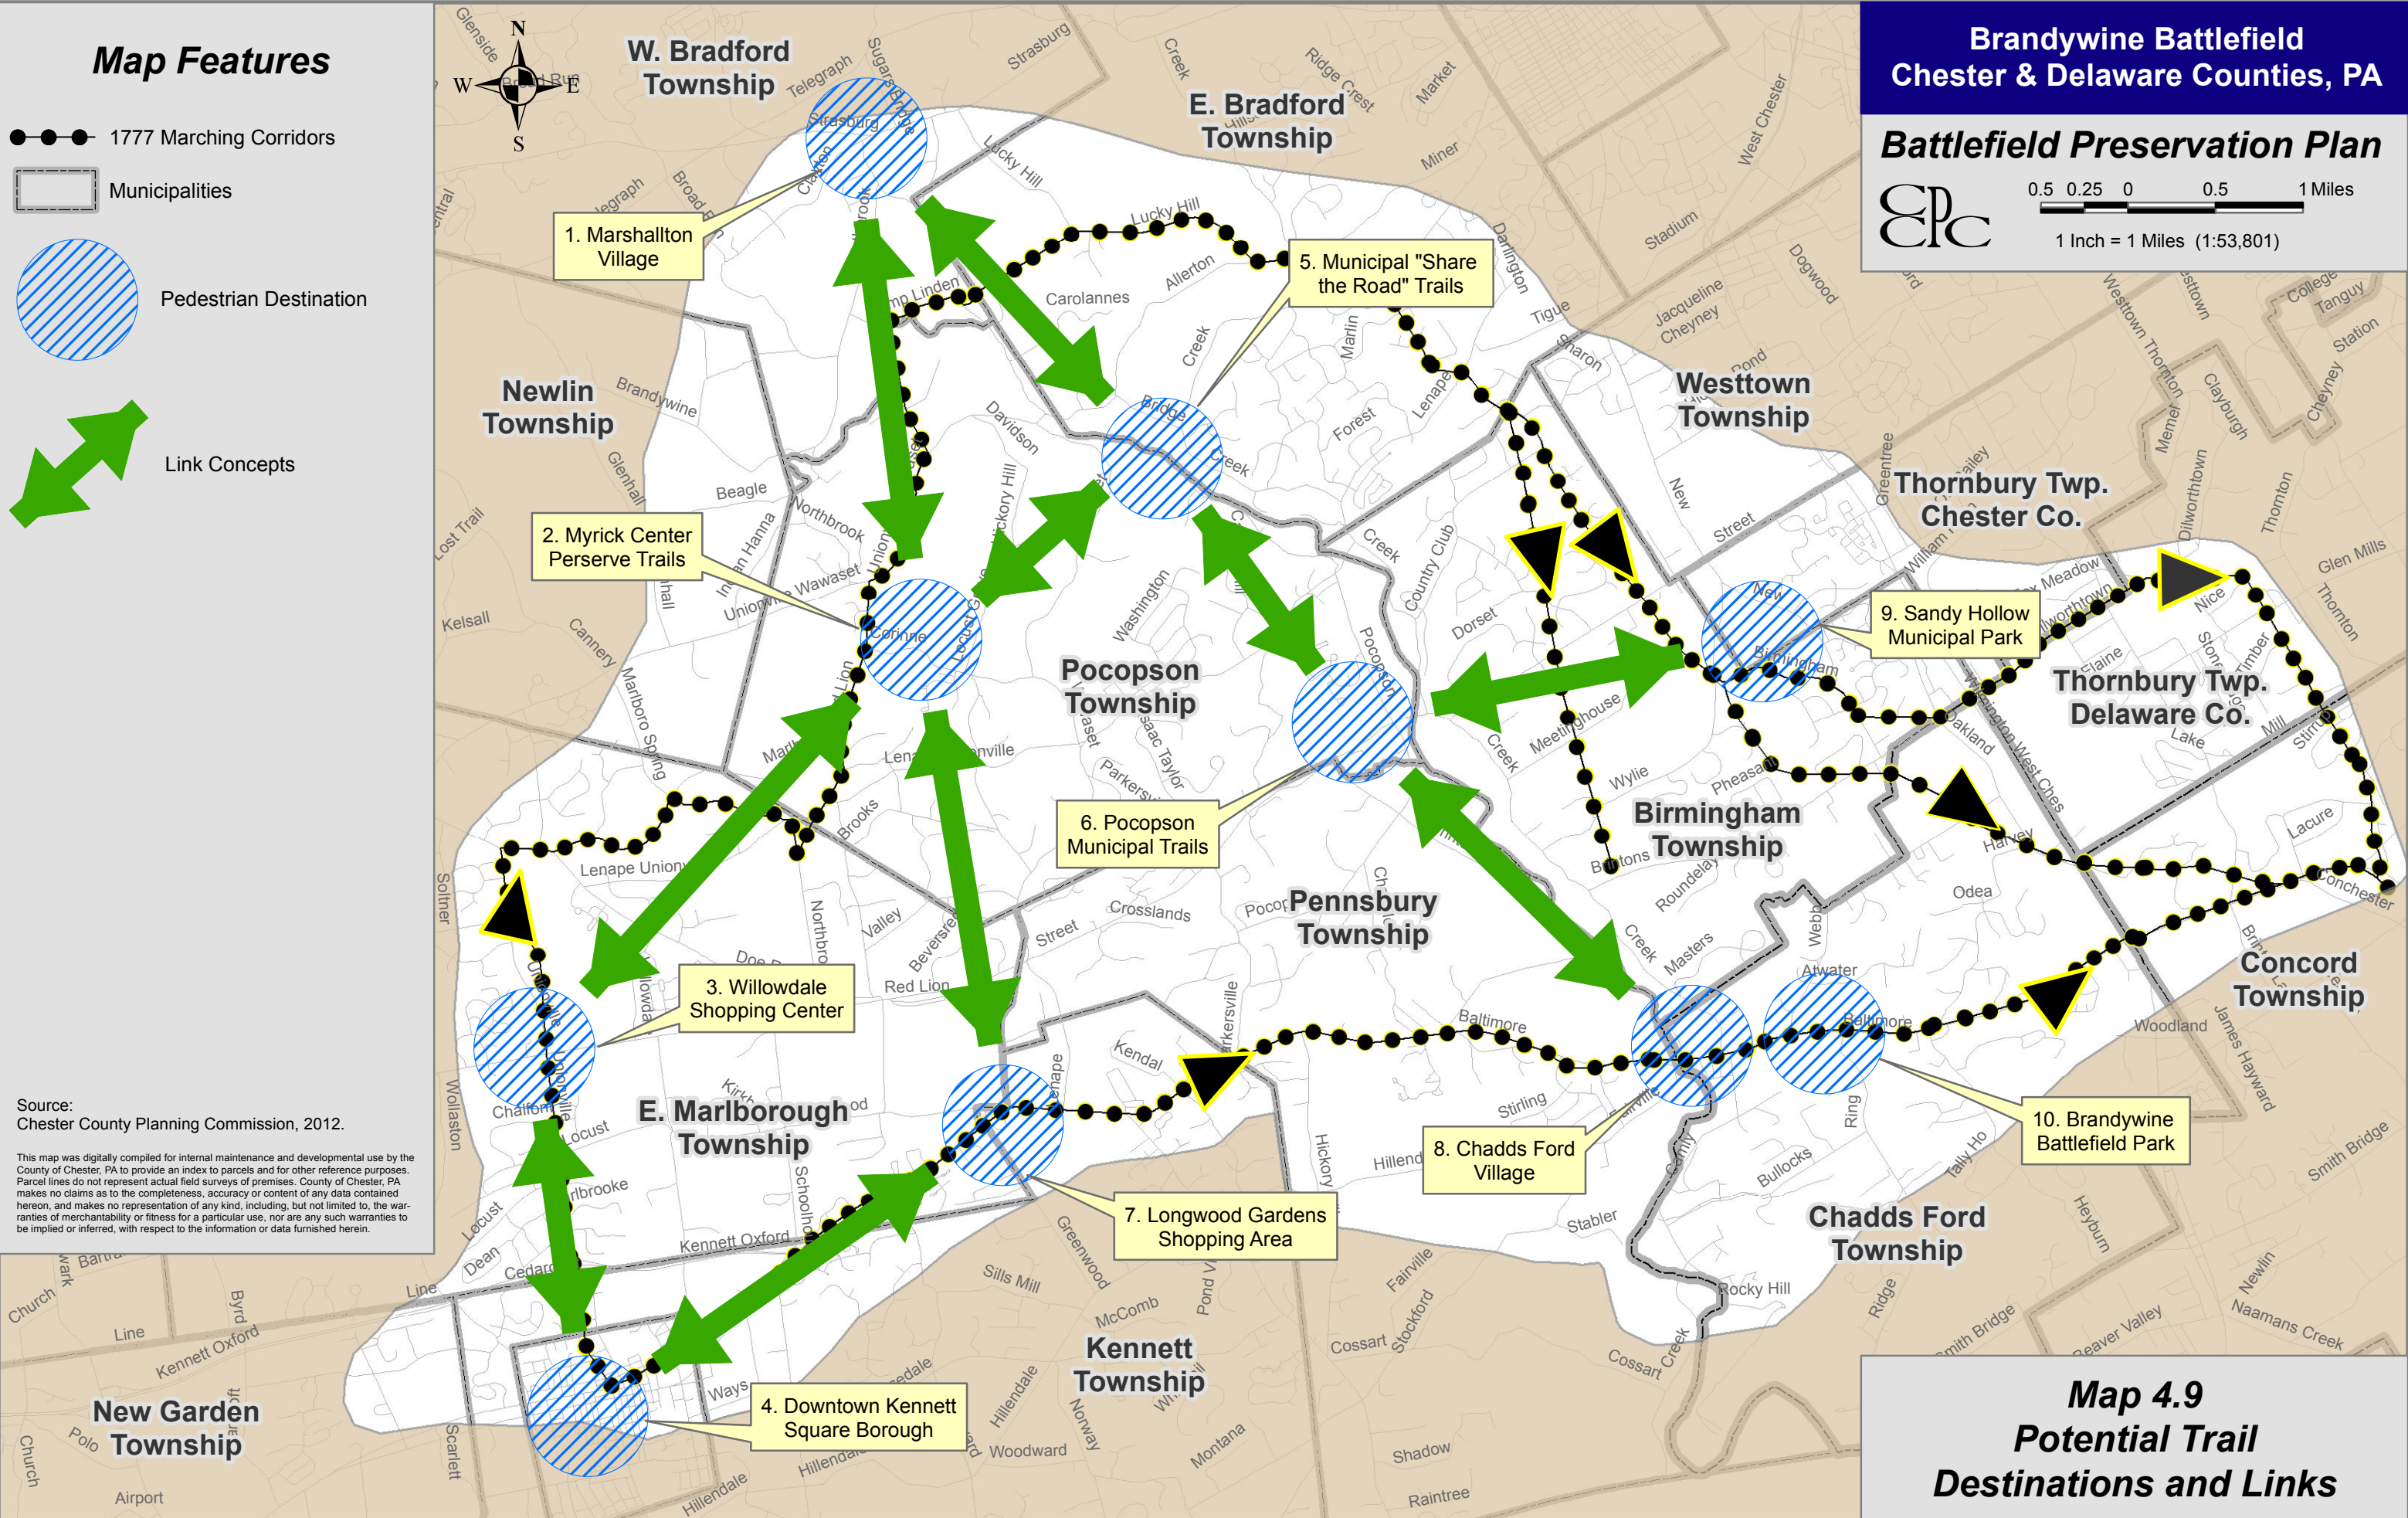

Map Features

●—●—●— 1777 Marching Corridors

▭ Municipalities

⊙ Pedestrian Destination

↔ Link Concepts

Brandywine Battlefield Chester & Delaware Counties, PA

Battlefield Preservation Plan

0.5 0.25 0 0.5 1 Miles

1 Inch = 1 Miles (1:53,801)

Source:
Chester County Planning Commission, 2012.

**Map 4.9
Potential Trail
Destinations and Links**