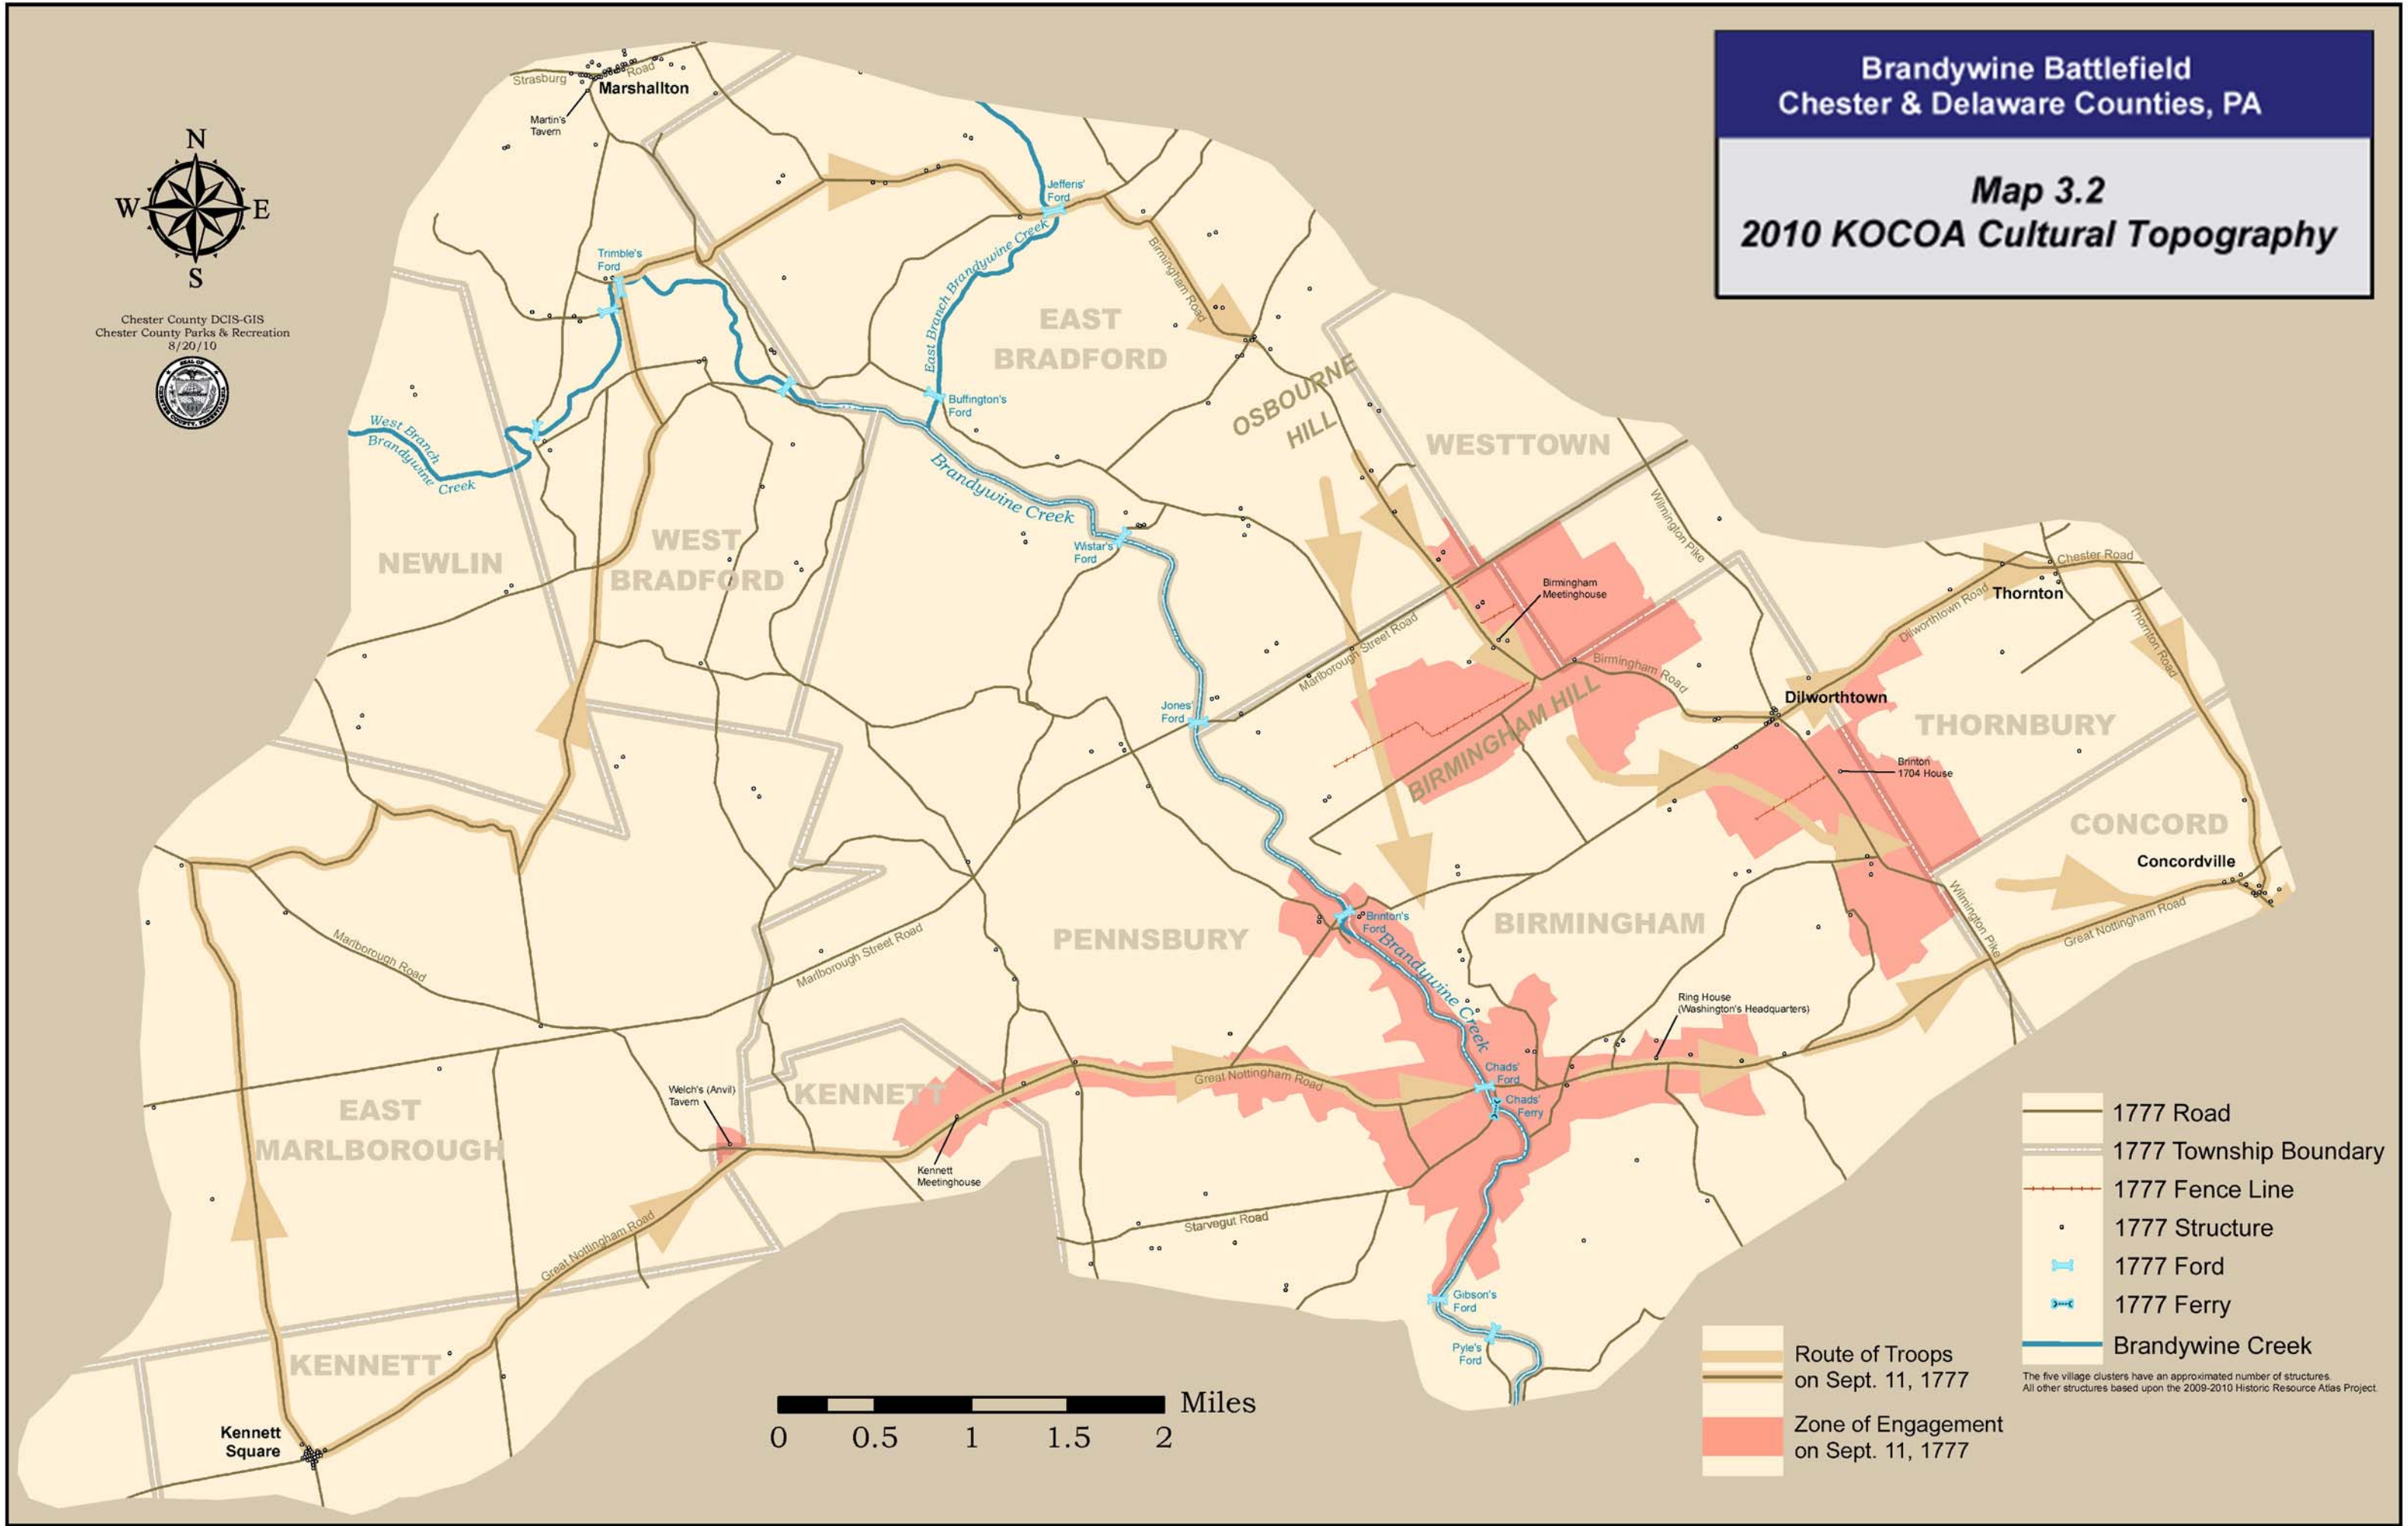

**Brandywine Battlefield  
Chester & Delaware Counties, PA**

**Map 3.2  
2010 KOCO Cultural Topography**

Chester County DCIS-GIS  
Chester County Parks & Recreation  
8/20/10

- 1777 Road
- 1777 Township Boundary
- 1777 Fence Line
- 1777 Structure
- 1777 Ford
- 1777 Ferry
- Brandywine Creek

The five village clusters have an approximated number of structures. All other structures based upon the 2009-2010 Historic Resource Atlas Project.

- Route of Troops on Sept. 11, 1777
- Zone of Engagement on Sept. 11, 1777

Kennett Square